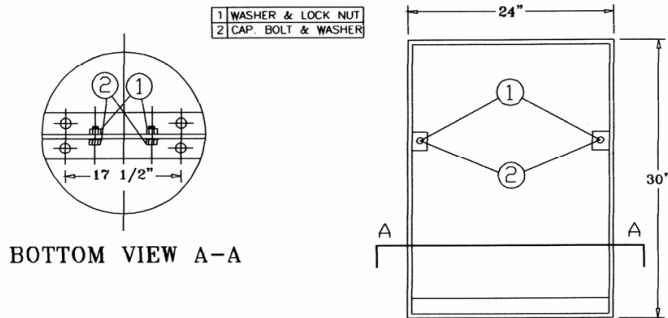

N.O.F. / Inc.

32 Gallon Trash Receptacle

- 70 lbs.
- 3/4" #9 Expanded Polyethylene coated metal.
- Flat lid/dome top and liner sold separately. Dome top and liner come in limited colors. 8" Lid opening can be purchased with or without ash bonnet or rain bonnet.
- Shown with flat lid and 16" opening.
- Also available in 22 and 55 gallon receptacle.
- Mounting options available.

Item #: WC T32

Receptacle Tops and Mounting

Dome Top Flat Top with Rain & Ash Bonnet

Flat Top with 8" & 16" Opening

Surface & Inground Mounts

WC T32	32 Gallon Trash Receptacle
WC T55	55 Gallon Trash Receptacle