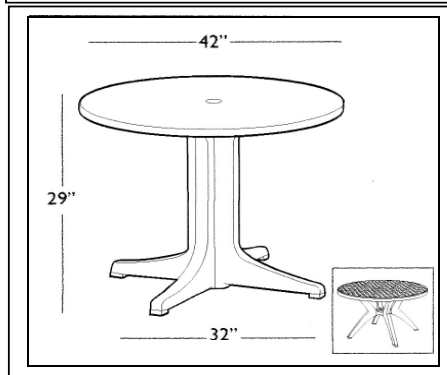

42" Round Melamine Table

- Masterpack of 1.
- 46 or 49 Lbs.
- 42" round x 29"H.
- 100% resin pedestal or Y-Leg base.
- Hard smooth tabletop made of molded wood/resin body with fusion bonded melamine top.
- 1 1/2" diameter umbrella hole with plug.
- Leg leveler on one leg.
- UV inhibitors. For safe use in commercial environments.
- $50.00 charge for orders under $500.00.
- Some assembly required.

Item #: GR 42R

Melamine Table Top Colors

Y-Leg Resin Pedestal Base Colors

Alpha Resin Large Base

NATIONAL OUTDOOR FURNITURE, INC.
1210 W. Main Street #296. Riverhead, NY 11901
Toll-Free Phone: 1-888-663-4621
Phone: 631-369-9099 Fax: 631-207-8312
Email: nofinc@optonline.net
www.nationaloutdoorfurniture.com

NATIONAL OUTDOOR FURNITURE, INC.
144 Murdock Road #325 Pomfret Center, CT 06259
Toll-Free Phone: 1-888-516-8873
Phone: 1-860-974-1551 Fax: 516-706-1901
Email: nofinc@earthlink.net
www.nationaloutdoorfurniture.com