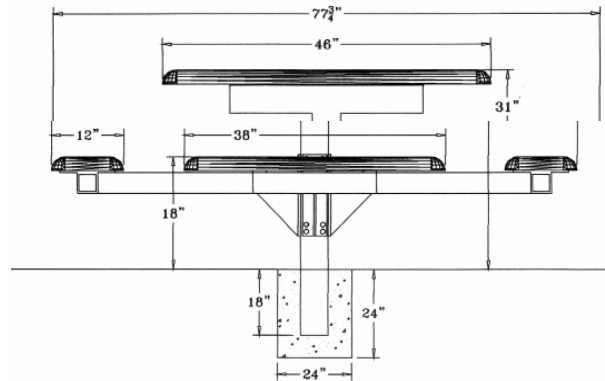

**46" Square Perforated Pedestal Table with (4)
Attached Seats, Rounded Corners - Inground Mount.**

- 413 lbs.
- Large hole 11 gauge punched steel polyethylene coated seats/top
- 4" zinc coated, powder coated galvanized pedestal frame.
- With or without umbrella hole.
- Some assembly required.

Item # WC PFSQ46IG

**Textured Polyethylene
Colors**

Powder Coated Frame Colors

NATIONAL OUTDOOR FURNITURE, INC.
1210 W. Main Street #296 Riverhead, NY 11901
Toll-Free Phone: 1-888-663-4621
Phone: 631-369-9099 Fax: 631-207-8312
Email: nofinc@optonline.net
www.nationaloutdoorfurniture.com

NATIONAL OUTDOOR FURNITURE, INC.
144 Murdock Road #325 Pomfret Center, CT 06259
Toll-Free Phone: 1-888-516-8873
Phone: 1-860-974-1551 Fax: 516-706-1901
Email: nofinc@earthlink.net
www.nationaloutdoorfurniture.com