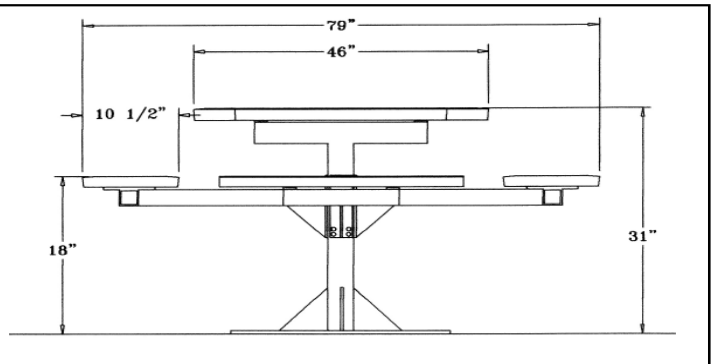

46" Square Perforated Pedestal Table with (4) Attached Seats - Surface Mount.

- 305 lbs.
- Large hole polyethylene 11 gauge punched steel seats/top.
- 2" zinc coated, powder coated galvanized frame.
- With or without umbrella hole.
- Some assembly required.

Item #: WC PFSQ46SM