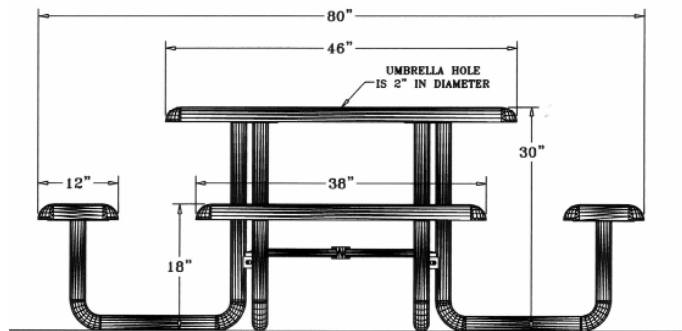

Portable Table Mounting Options

46" Square Perforated Table with (4) Attached Seats - Portable.

- 305 lbs.
- Large hole polyethylene 11 gauge punched steel seats/top.
- 2" zinc coated, powder coated galvanized frame.
- With or without umbrella hole.
- Surface mounting clamps available.
- Some assembly required.

Item #: WC PFSQ46P

Textured Polyethylene Colors

Powder Coated Frame Colors

NATIONAL OUTDOOR FURNITURE, INC.
1210 W. Main Street #296 Riverhead, NY 11901
Toll-Free Phone: 1-888-663-4621
Phone: 631-369-9099 Fax: 631-207-8312
Email: nofinc@optonline.net
www.nationaloutdoorfurniture.com

NATIONAL OUTDOOR FURNITURE, INC.
144 Murdock Road #325 Pomfret Center, CT 06259
Toll-Free Phone: 1-888-516-8873
Phone: 1-860-974-1551 Fax: 516-706-1901
Email: nofinc@earthlink.net
www.nationaloutdoorfurniture.com