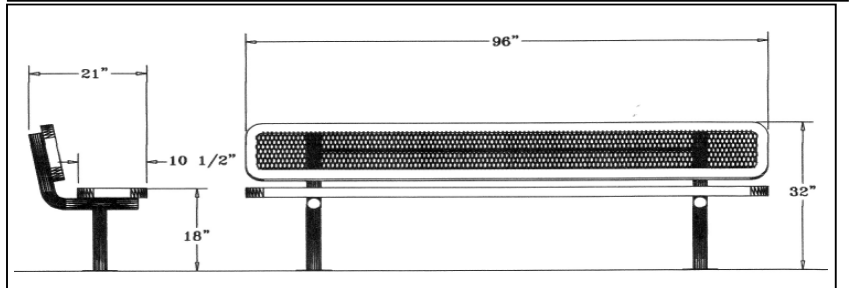

Surface Mount Cover Options

6 Ft. Perforated Bench Buddy Bench - Surface Mount.

- No charge for standard custom lettering. Limits apply for amount of letters and spaces. Please inquiry.
- Custom logos will have a one time set up fee.
- 149 lbs.
- Seat and back is made with large hole polyethylene coated 11 gauge punched steel seat.
- (2) 2 3/8" Zinc coated, powder coated galvanized steel legs.
- 10 1/2" Deep.
- Optional surface mounting covers and sleep seat.
- Some assembly required.

Item #: WC PBB6WBSMC

8 Ft. Perforated Bench Buddy Bench Surface Mount.

- No charge for standard custom lettering. Limits apply for amount of letters and spaces. Please inquiry.
- Custom logos will have a one time set up fee.
- 164 lbs.
- Seat and back is made with large hole polyethylene coated 11 gauge punched steel seat.
- (2) 2 3/8" Zinc coated, powder coated galvanized steel legs.
- 10 1/2" Deep.
- Optional surface mounting covers and sleep seat.
- Some assembly required.

Item #: WC PBB8WBSMC

NATIONAL OUTDOOR FURNITURE, INC.
1210 W. Main Street #296 Riverhead, NY 11901
Toll-Free Phone: 1-888-663-4621
Phone: 631-369-9099 Fax: 631-207-8312
Email: nofinc@optonline.net
www.nationaloutdoorfurniture.com

NATIONAL OUTDOOR FURNITURE, INC.
144 Murdock Road #325 Pomfret Center, CT 06259
Toll-Free Phone: 1-888-516-8873
Phone: 1-860-974-1551 Fax: 516-706-1901
Email: nofinc@earthlink.net
www.nationaloutdoorfurniture.com