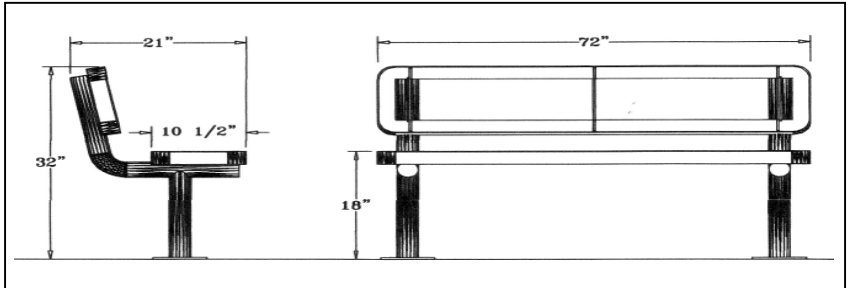

**Perforated Style Surface Mount**

**Perforated Style Surface Mount**

**Surface Mount Cover Options**

**6 Ft. Perforated Bench Buddy Bench - Surface Mount.**

- No charge for standard custom lettering. Limits apply for amount of letters and spaces. Please inquiry.
- Custom logos will have a one time set up fee.
- 149 lbs.
- Seat and back is made with large hole polyethylene coated 11 gauge punched steel seat.
- (2) 2 3/8" Zinc coated, powder coated galvanized steel legs.
- 10 1/2" Deep.
- Optional surface mounting covers and sleep seat.
- Some assembly required.

**Item #:** WC PBB6WBSMC

**8 Ft. Perforated Bench Buddy Bench Surface Mount.**

- No charge for standard custom lettering. Limits apply for amount of letters and spaces. Please inquiry.
- Custom logos will have a one time set up fee.
- 164 lbs.
- Seat and back is made with large hole polyethylene coated 11 gauge punched steel seat.
- (2) 2 3/8" Zinc coated, powder coated galvanized steel legs.
- 10 1/2" Deep.
- Optional surface mounting covers and sleep seat.
- Some assembly required.