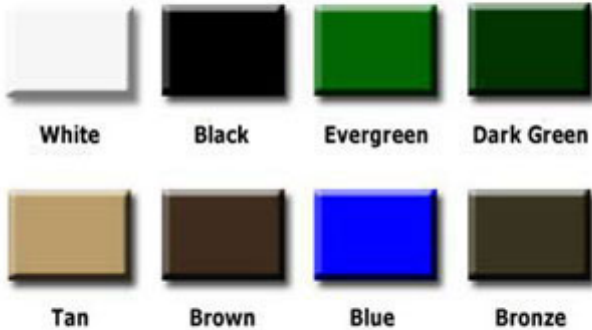

White Oak Slat: 2 1/2"W x 3/4".

Aluminum Slat: 2 1/2"W x 3/4"

Colors: Black, White, Brown, Tan, Evergreen, Dk. Green, Bronze, Blue, Red.

Recycled Plastic Slat: 2 1/4"W x 1"

Color: Redwood or Cedar.

Powder Coat Finishes