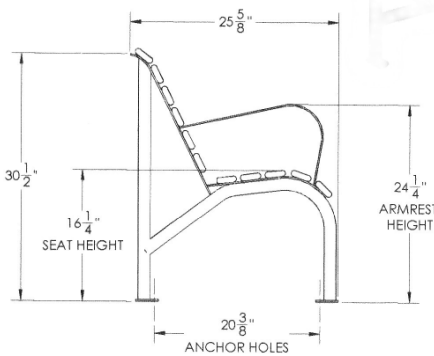

Capitol Bench

- 32 3/4" Overall Ht x 16" Seat Ht x 25" Depth.
- Length Options: 4 Ft, 5 Ft, 80".
- Powder coated steel frame.
- 1/4"-20 steel zinc plated, yellow dipped carriage bolts and nuts.
- Surface mounting holes included.
- Slat Options: Oak Slats, Recycled Plastic Slats, Aluminum Slats.
- Some assembly required.

Model # Size / Slats

KR C480	50 Lbs. 4 Ft. -Oak
KR C48A	50 Lbs. 4 Ft. -Aluminum
KR C48F	50 Lbs. 4 Ft. -Recycled Plastic
KR C600	65 Lbs. 5 Ft. -Oak
KR C60A	65 Lbs. 5 Ft. -Aluminum
KR C60F	65 Lbs. 5 Ft. -Recycled Plastic
KR C800	85 Lbs. 80" -Oak
KR C80A	85 Lbs. 80" -Aluminum
KR C80F	85 Lbs. 80" -Recycled Plastic

Bench Slat Options

Oak
Aluminum
Recycled
Plastic

48" Capitol Bench

60" Capitol Bench

80" Capitol Bench

NATIONAL OUTDOOR FURNITURE, INC.
 1210 W. Main Street #296 Riverhead, NY 11901
 Toll-Free Phone: 1-888-663-4621
 Phone: 631-369-9099 Fax: 631-207-8312
 Email: nofinc@optonline.net
www.nationaloutdoorfurniture.com