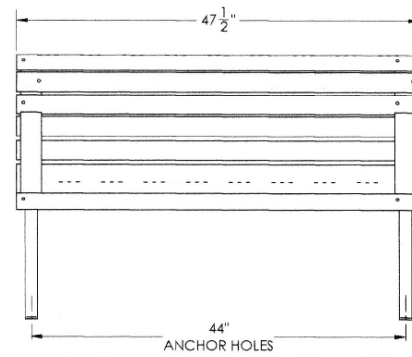

48" Capitol Bench