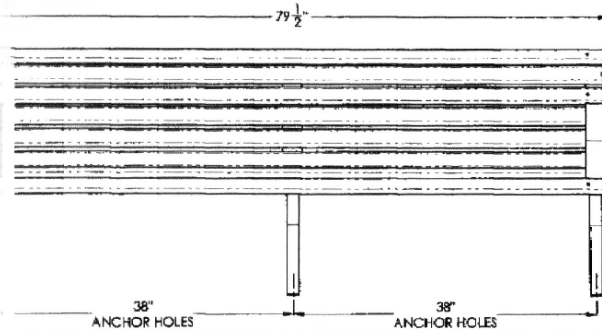

Capitol Bench

- 32 3/4" Overall Ht x 16" Seat Ht x 25" Depth.
- Length Options: 4 Ft, 5 Ft, 80".
- Powder coated steel frame.
- 1/4"-20 steel zinc plated, yellow dipped carriage bolts and nuts.
- Surface mounting holes included.
- Slat Options: Oak Slats, Recycled Plastic Slats, Aluminum Slats.
- Some assembly required.

Bench Slat Options

Oak
Aluminum
Recycled
Plastic

48" Capitol Bench

60" Capitol Bench

80" Capitol Bench

NATIONAL OUTDOOR FURNITURE, INC.
 1210 W. Main Street #296 Riverhead, NY 11901
 Toll-Free Phone: 1-888-663-4621
 Phone: 631-369-9099 Fax: 631-207-8312
 Email: nofinc@optonline.net
www.nationaloutdoorfurniture.com