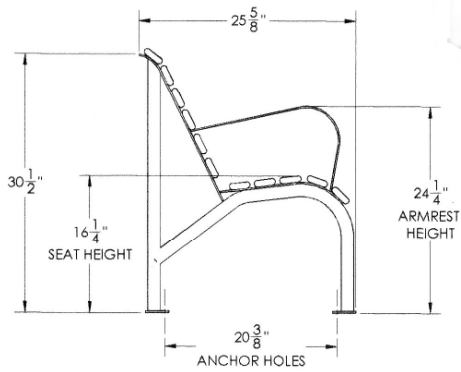

Capitol Bench

- 32 3/4" Overall Ht x 16" Seat Ht x 25" Depth.
- Length Options: 4 Ft, 5 Ft, 80".
- Powder coated steel frame.
- 1/4"-20 steel zinc plated, yellow dipped carriage bolts and nuts.
- Surface mounting holes included.
- Slat Options: Oak Slats, Recycled Plastic Slats, Aluminum Slats.
- Some assembly required.

Model # Size / Slats

KR C480	50 Lbs. 4 Ft. -Oak
KR C48A	50 Lbs. 4 Ft. -Aluminum
KR C48F	50 Lbs. 4 Ft. -Recycled Plastic
KR C600	65 Lbs. 5 Ft. -Oak
KR C60A	65 Lbs. 5 Ft. -Aluminum
KR C60F	65 Lbs. 5 Ft. -Recycled Plastic
KR C800	85 Lbs. 80" -Oak
KR C80A	85 Lbs. 80" -Aluminum
KR C80F	85 Lbs. 80" -Recycled Plastic

White Oak Slat: 2 1/2"W x 3/4".

Aluminum Slat: 2 1/2"W x 3/4"

Colors: Black, White, Brown, Tan, Evergreen, Dk. Green, Bronze, Blue, Red.

Recycled Plastic Slat: 2 1/4"W x 1"

Color: Redwood or Cedar.

Powder Coat Finishes

Bench Slat Options

Oak
Aluminum
Recycled
Plastic

48" Capitol Bench

60" Capitol Bench

80" Capitol Bench

NATIONAL OUTDOOR FURNITURE, INC.
 1210 W. Main Street #296 Riverhead, NY 11901
 Toll-Free Phone: 1-888-663-4621
 Phone: 631-369-9099 Fax: 631-207-8312
 Email: nofinc@optonline.net
www.nationaloutdoorfurniture.com