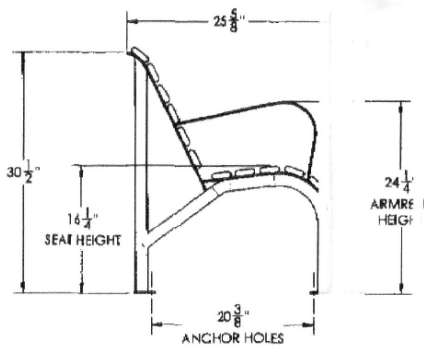

Capitol Bench

- 32 3/4" Overall Ht x 16" Seat Ht x 25" Depth.
- Length Options: 4 Ft, 5 Ft, 80".
- Powder coated steel frame.
- 1/4"-20 steel zinc plated, yellow dipped carriage bolts and nuts.
- Surface mounting holes included.
- Slat Options: Oak Slats, Recycled Plastic Slats, Aluminum Slats.
- Some assembly required.

Model # Size / Slats

KR C480	50 Lbs. 4 Ft. -Oak
KR C48A	50 Lbs. 4 Ft. -Aluminum
KR C48F	50 Lbs. 4 Ft. -Recycled Plastic
KR C600	65 Lbs. 5 Ft. -Oak
KR C60A	65 Lbs. 5 Ft. -Aluminum
KR C60F	65 Lbs. 5 Ft. -Recycled Plastic
KR C800	85 Lbs. 80" -Oak
KR C80A	85 Lbs. 80" -Aluminum
KR C80F	85 Lbs. 80" -Recycled Plastic

Bench Slat Options

Oak
Aluminum
Recycled
Plastic

48" Capitol Bench

60" Capitol Bench

80" Capitol Bench

NATIONAL OUTDOOR FURNITURE, INC.
 1210 W. Main Street #296 Riverhead, NY 11901
 Toll-Free Phone: 1-888-663-4621
 Phone: 631-369-9099 Fax: 631-207-8312
 Email: nofinc@optonline.net
www.nationaloutdoorfurniture.com