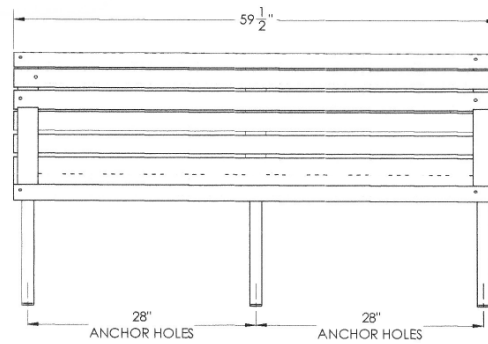

Capitol Bench

- 32 3/4" Overall Ht x 16" Seat Ht x 25" Depth.
- Length Options: 4 Ft, 5 Ft, 80".
- Powder coated steel frame.
- 1/4"-20 steel zinc plated, yellow dipped carriage bolts and nuts.
- Surface mounting holes included.
- Slat Options: Oak Slats, Recycled Plastic Slats, Aluminum Slats.
- Some assembly required.

Bench Slat Options

Oak
Aluminum
Recycled
Plastic

48" Capitol Bench

60" Capitol Bench

80" Capitol Bench

NATIONAL OUTDOOR FURNITURE, INC.
 1210 W. Main Street #296 Riverhead, NY 11901
 Toll-Free Phone: 1-888-663-4621
 Phone: 631-369-9099 Fax: 631-207-8312
 Email: nofinc@optonline.net
www.nationaloutdoorfurniture.com