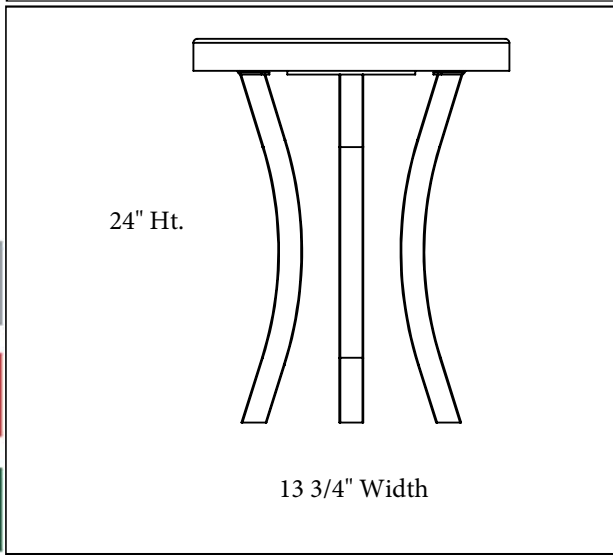

20" Round Side Table
3/4" #9 Expanded Metal

Textured Polyethylene Colors

20" Round Side Table - Portable.

- 20" Table Dimensions: 20"Rd. x 24"Ht. 35 Lbs.
- Top is made with heavy duty polyethylene coated 3/4" #9 expanded metal inside a 2" x 2" x 1/8" angle iron frame.
- 4" Square zinc coated, powder coated galvanized frame.
- Some assembly required.

Item #: WC RD20P

24" Round Side Table - Portable.

- 38 lbs.

Item #: WC RD24P

Powder Coated Frame Colors

NATIONAL OUTDOOR FURNITURE, INC.
1210 W. Main Street #296 Riverhead, NY 11901
Toll-Free Phone: 1-888-663-4621
Phone: 631-369-9099 Fax: 631-207-8312
Email: nofinc@optonline.net
www.nationaloutdoorfurniture.com