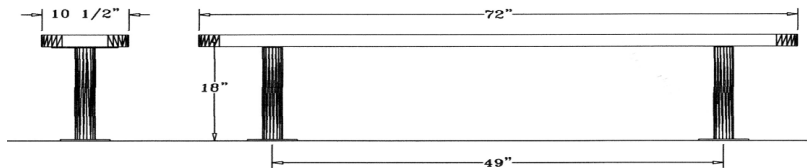

Ultraleisure Style

**6' UltraLeisure Bench, No Back, Rounded Corners – SurfaceMount.**

- 6' Dimensions: 72"L x 18"Ht. 38 Lbs.
- Seat is made with polyethylene 3/4" #9 expanded coated steel inside a 2" x 3/4" x 1/8" angle iron frame.
- (2) 2 3/8" O.D. Black zinc coated, powder coated galvanized steel legs.
- 10 1/2" Deep seat.
- Some assembly required.

**Item #:** WC ULB6SM

Ultraleisure Style

**8' UltraLeisure Bench, No Back, Rounded Corners – SurfaceMount.**

- 8' Dimensions: 96"L x 18"Ht. 76 Lbs.
- Seat is made with polyethylene 3/4" #9 expanded coated steel inside a 2" x 3/4" x 1/8" angle iron frame.
- (2) 2 3/8" O.D. Black zinc coated, powder coated galvanized steel legs.
- 10 1/2" Deep seat.
- Some assembly required.