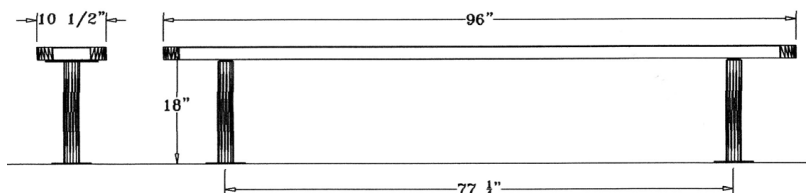

Surface Mount
Cover Options

UltraLeisure Thermoplastic Colors

Red

Green

Blue

Black

NATIONAL OUTDOOR FURNITURE, INC.

1210 W. Main Street #296 Riverhead, NY 11901
Toll-Free Phone: 1-888-663-4621
Phone: 631-369-9099 Fax: 631-207-8312
Email: nofinc@optonline.net
www.nationaloutdoorfurniture.com

NATIONAL OUTDOOR FURNITURE, INC.

144 Murdock Road #325 Pomfret Center, CT 06259
Toll-Free Phone: 1-888-516-8873
Phone: 1-860-974-1551 Fax: 516-706-1901
Email: nofinc@earthlink.net
www.nationaloutdoorfurniture.com