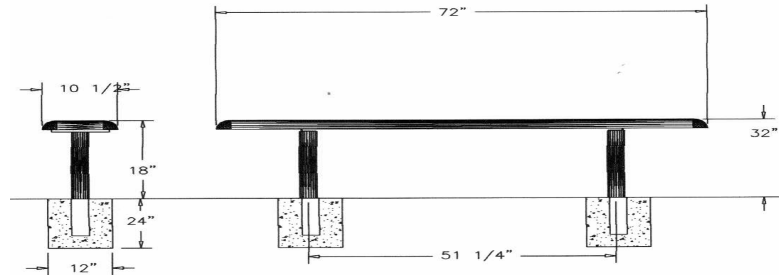

6 Ft. Perforated Bench, No Back, Rounded Corners - Inground Mount.

- 6' Dimensions: 72"L x 18"Ht. 85 Lbs.
- Large hole polyethylene 11 gauge punched steel seat.
- (2) 2 3/8" Zinc coated, powder coated galvanized steel legs.
- Some assembly required.

Item #: WC PB6IG

Perforated Style

8 Ft. Perforated Bench, No Back, Rounded Corners - Inground Mount.

- 6' Dimensions: 72"L x 18"Ht. 104 Lbs.
- Large hole polyethylene 11 gauge punched steel seat.
- (2) 2 3/8" Zinc coated, powder coated galvanized steel legs.
- Some assembly required.