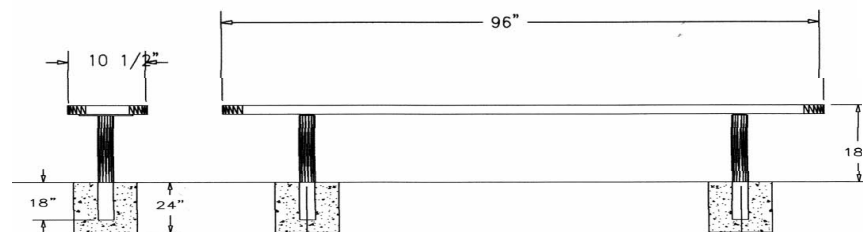

Textured Polyethylene Colors