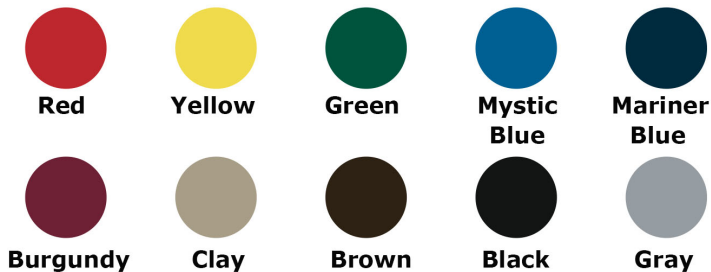

Item #: WC PB8IG

Perforated Style

Textured Polyethylene Colors

Powder Coat Gloss Colors

NATIONAL OUTDOOR FURNITURE, INC.

1210 W. Main Street #296 Riverhead, NY 11901
 Toll-Free Phone: 1-888-663-4621
 Phone: 631-369-9099 Fax: 631-207-8312
 Email: nofinc@optonline.net
www.nationaloutdoorfurniture.com