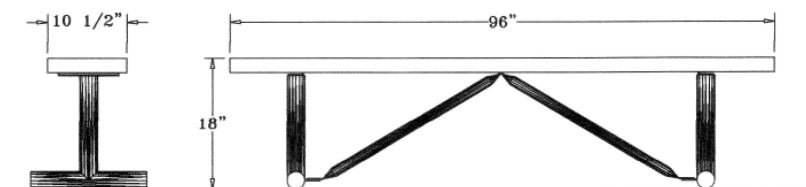

Regal Style

6 Ft. Regal Bench, No Back, Rounded Corners - Portable.

- 6' Dimensions: 72"L x 18"Ht. 42 Lbs.
- Top and seats are made with polyethylene coated 3/4" #9 expanded metal inside a 2" x 2" x 1/8" angle iron frame.
- Two 2 3/8" Zinc coated, powder coated galvanized legs.
- Some assembly required.

Item #: WC EB6P

Regal Style

8 Ft. Regal Bench, No Back, Rounded Corners - Portable.

- 8' Dimensions: 96"L x 18"Ht. 81 Lbs.
- Top and seats are made with polyethylene coated 3/4" #9 expanded metal inside a 2" x 2" x 1/8" angle iron frame.
- Two 2 3/8" Zinc coated, powder coated galvanized legs.
- Some assembly required.

Item #: WC EB8P

Portable Table Mounting Options

Surface Mounting Clamp

Inground Mounting Clamp

Textured Polyethylene Colors

Powder Coat Gloss Colors

NATIONAL OUTDOOR FURNITURE, INC.

1210 W. Main Street #296 Riverhead, NY 11901
 Toll-Free Phone: 1-888-663-4621
 Phone: 631-369-9099 Fax: 631-207-8312
 Email: nofinc@optonline.net
www.nationaloutdoorfurniture.com