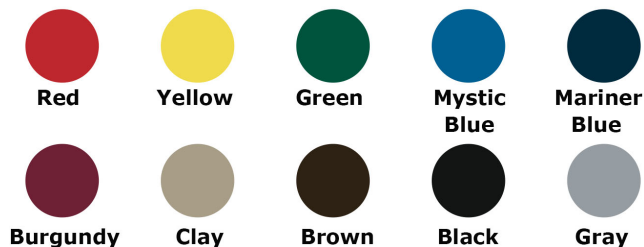

Item #: WC EB8P

Portable Table Mounting Options

Surface Mounting Clamp

Inground Mounting Clamp

Textured Polyethylene Colors

Powder Coat Gloss Colors

NATIONAL OUTDOOR FURNITURE, INC.

1210 W. Main Street #296 Riverhead, NY 11901
 Toll-Free Phone: 1-888-663-4621
 Phone: 631-369-9099 Fax: 631-207-8312
 Email: nofinc@optonline.net
www.nationaloutdoorfurniture.com