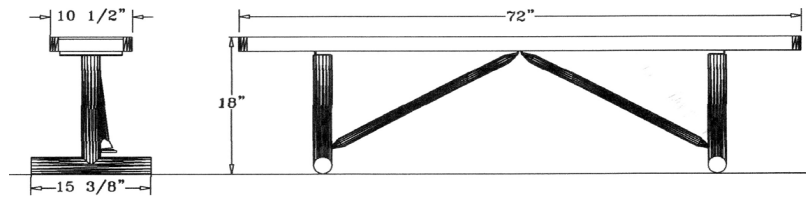

Regal Style

6 Ft. Regal Bench, No Back, Rounded Corners - Portable.

- 6' Dimensions: 72"L x 18"Ht. 42 Lbs.
- Top and seats are made with polyethylene coated 3/4" #9 expanded metal inside a 2" x 2" x 1/8" angle iron frame.
- Two 2 3/8" Zinc coated, powder coated galvanized legs.
- Some assembly required.

Item #: WC EB6P

Regal Style

8 Ft. Regal Bench, No Back, Rounded Corners - Portable.

- 8' Dimensions: 96"L x 18"Ht. 81 Lbs.
- Top and seats are made with polyethylene coated 3/4" #9 expanded metal inside a 2" x 2" x 1/8" angle iron frame.
- Two 2 3/8" Zinc coated, powder coated galvanized legs.
- Some assembly required.