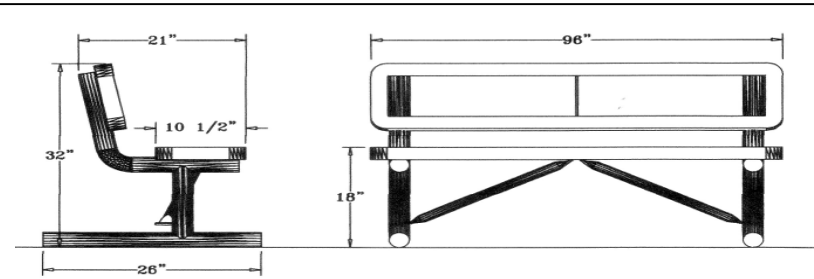

6 Ft. Regal Bench with Back, Rounded Corners - Portable.

- 6' Dimensions: 72"L x 32"Ht. 113 Lbs.
- Top and seats are made with polyethylene coated 3/4" #9 expanded metal inside a 2" x 2" x 1/8" angle iron frame.
- 2 3/8" Zinc coated, powder coated galvanized legs.
- Some assembly required.

Item #: WC EB6WBP

8 Ft. Regal Bench with Back, Rounded Corners - Portable.

- 8' Dimensions: 96"L x 32"Ht. 170 Lbs.
- Top and seats are made with polyethylene coated 3/4" #9 expanded metal inside a 2" x 2" x 1/8" angle iron frame.
- 2 3/8" Zinc coated, powder coated galvanized legs.
- Some assembly required.

Item #: WC EB8WBP

Textured Polyethylene Colors

Powder Coat Gloss Colors

NATIONAL OUTDOOR FURNITURE, INC.
1210 W. Main Street #296 Riverhead, NY 11901
Toll-Free Phone: 1-888-663-4621
Phone: 631-369-9099 Fax: 631-207-8312
Email: nofinc@optonline.net
www.nationaloutdoorfurniture.com

NATIONAL OUTDOOR FURNITURE, INC.
144 Murdock Road #325 Pomfret Center, CT 06259
Toll-Free Phone: 1-888-516-8873
Phone: 1-860-974-1551 Fax: 516-706-1901
Email: nofinc@earthlink.net
www.nationaloutdoorfurniture.com