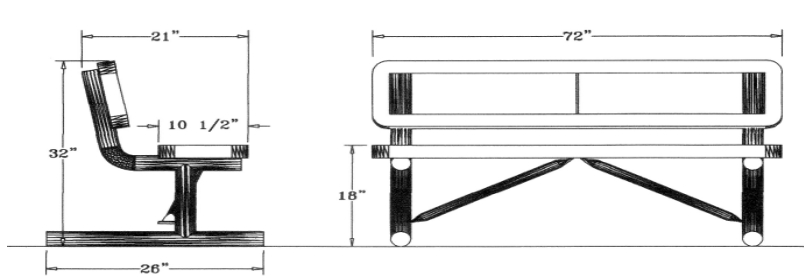

Regal Style

6 Ft. Regal Bench with Back, Rounded Corners - Portable.

- 6' Dimensions: 72"L x 32"Ht. 113 Lbs.
- Top and seats are made with polyethylene coated 3/4" #9 expanded metal inside a 2" x 2" x 1/8" angle iron frame.
- 2 3/8" Zinc coated, powder coated galvanized legs.
- Some assembly required.

Item #: WC EB6WBP

Regal Style

8 Ft. Regal Bench with Back, Rounded Corners - Portable.

- 8' Dimensions: 96"L x 32"Ht. 170 Lbs.
- Top and seats are made with polyethylene coated 3/4" #9 expanded metal inside a 2" x 2" x 1/8" angle iron frame.
- 2 3/8" Zinc coated, powder coated galvanized legs.
- Some assembly required.