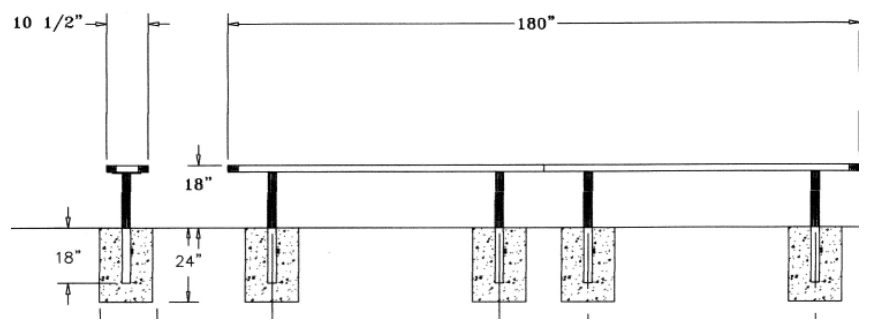

Textured Polyethylene Colors