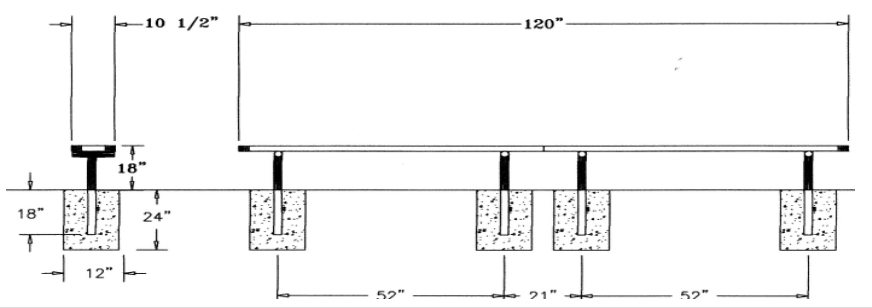

### 10 Ft. Regal Bench, No Back, Rounded Corners - Inground Mount.

- 10' Dimensions: 120"L x 18"Ht. 90 Lbs.
- Top and seats are made with polyethylene coated 3/4" #9 expanded metal inside a 2" x 2" x 1/8" angle iron frame.
- Four 2 3/8" Zinc coated, powder coated galvanized steel legs.
- Two sections bolted together.
- 10 1/2" Deep seat.
- Some assembly required.

**Item #:** WC EB10IG

**Regal Style  
Inground Mount**

### 15 Ft. Regal Bench With Back Rounded Corners - Inground Mount.

- 15' Dimensions: 180"L x 18"Ht. 154 Lbs.
- Top and seats are made with polyethylene coated 3/4" #9 expanded metal inside a 2" x 2" x 1/8" angle iron frame.
- Four 2 3/8" Zinc coated, powder coated galvanized legs.
- Two sections bolted together.
- Some assembly required.