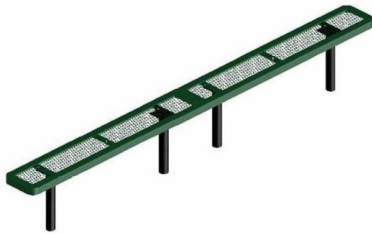

### 10 Ft. Regal Bench, No Back, Rounded Corners - Inground Mount.

- 10' Dimensions: 120"L x 18"Ht. 90 Lbs.
- Top and seats are made with polyethylene coated 3/4" #9 expanded metal inside a 2" x 2" x 1/8" angle iron frame.
- Four 2 3/8" Zinc coated, powder coated galvanized steel legs.
- Two sections bolted together.
- 10 1/2" Deep seat.
- Some assembly required.

**Item #:** WC EB10IG

**Regal Style  
Inground Mount**

### 15 Ft. Regal Bench With Back Rounded Corners - Inground Mount.

- 15' Dimensions: 180"L x 18"Ht. 154 Lbs.
- Top and seats are made with polyethylene coated 3/4" #9 expanded metal inside a 2" x 2" x 1/8" angle iron frame.
- Four 2 3/8" Zinc coated, powder coated galvanized legs.
- Two sections bolted together.
- Some assembly required.

**Item #:** WC EB15IG

**Regal Style  
Inground Mount**