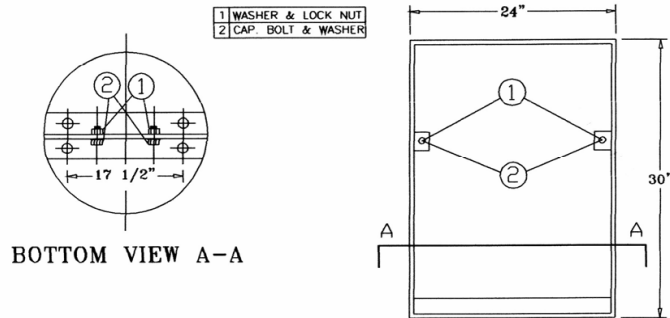

N.O.F. / Inc.

32 Gallon Trash Receptacle

- 70 lbs.
- 3/4" #9 Expanded Polyethylene coated metal.
- Flat lid/dome top and liner sold separately. Dome top and liner come in limited colors. 8" Lid opening can be purchased with or without ash bonnet or rain bonnet.
- Shown with flat lid and 16" opening.
- Also available in 22 and 55 gallon receptacle.
- Mounting options available.

Item #: WC T32

Receptacle Tops and Mounting

Dome Top Flat Top with Rain & Ash Bonnet

Flat Top with 8" & 14" Opening

Surface & Inground Mounts

WC T32	32 Gallon Trash Receptacle
WC T55	55 Gallon Trash Receptacle