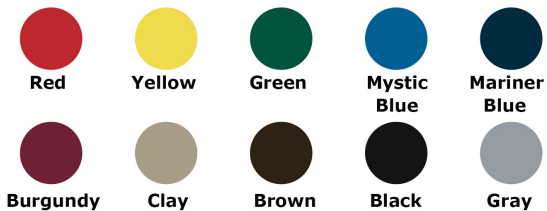

**Item #:** WC ME6WBPSM

**Textured Polyethylene Colors**

**NATIONAL OUTDOOR FURNITURE, INC.**

1210 W. Main Street #296 Riverhead, NY 11901  
 Toll-Free Phone: 1-888-663-4621  
 Phone: 631-369-9099 Fax: 631-207-8312  
 Email: [nofinc@optonline.net](mailto:nofinc@optonline.net)  
[www.nationaloutdoorfurniture.com](http://www.nationaloutdoorfurniture.com)