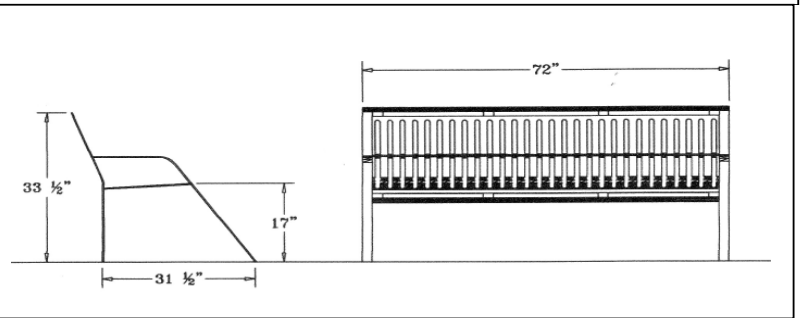

4 Ft. Metro Style Bench with Back - Surface Mount/Portable.

- 140 Lbs.
- Polyethylene coated cut ribbed steel seat/back.
- ¼" Thick formed ribbed steel.
- One piece design.
- No assembly required.

Item #: WC ME4WBPSM

6 Ft. Metro Style Bench with Back - Surface Mount/Portable.

- 205 Lbs.
- Polyethylene coated cut ribbed steel seat/back.
- ¼" Thick formed ribbed steel.
- One piece design.
- No assembly required.

Item #: WC ME6WBPSM

Textured Polyethylene Colors

NATIONAL OUTDOOR FURNITURE, INC.

1210 W. Main Street #296 Riverhead, NY 11901
Toll-Free Phone: 1-888-663-4621
Phone: 631-369-9099 Fax: 631-207-8312
Email: nofinc@optonline.net
www.nationaloutdoorfurniture.com

NATIONAL OUTDOOR FURNITURE, INC.

144 Murdock Road #325 Pomfret Center, CT 06259
Toll-Free Phone: 1-888-516-8873
Phone: 1-860-974-1551 Fax: 516-706-1901
Email: nofinc@earthlink.net
www.nationaloutdoorfurniture.com