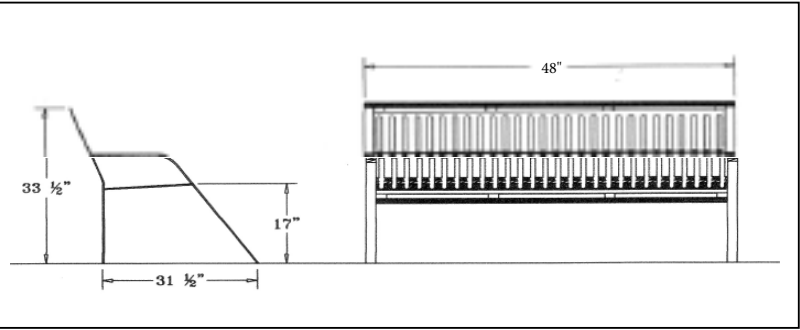

**Metro Series Bench  
Portable**

**4 Ft. Metro Style Bench with Back - Surface Mount/Portable.**

- 140 Lbs.
- Polyethylene coated cut ribbed steel seat/back.
- ¼" Thick formed ribbed steel.
- One piece design.
- No assembly required.

**Item #:** WC ME4WBPSM

**6 Ft. Metro Style Bench with Back - Surface Mount/Portable.**

- 205 Lbs.
- Polyethylene coated cut ribbed steel seat/back.
- ¼" Thick formed ribbed steel.
- One piece design.
- No assembly required.