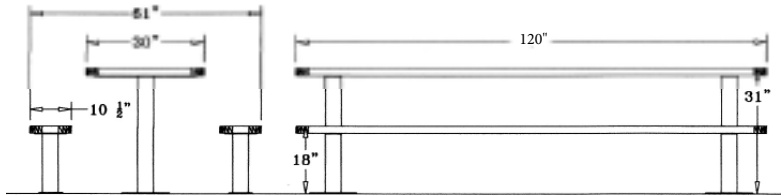

**10' Regal Table with (2) Unattached Seats, Rounded Corners
-Inground Mount.**

- 457 lbs.
- Top and seats are made with heavy duty plastisol or polyethylene 3/4" #9 expanded metal inside a 2" x 2" x 1/8" angle iron frame.
- 4" square zinc coated, powder coated, galvanized pedestal frames.
- With or without umbrella hole.
- Some assembly required.

Item #: WC RU10IG

Textured Polyethylene Colors

Powder Coat Gloss Colors

NATIONAL OUTDOOR FURNITURE, INC.
1210 W. Main Street #296 Riverhead, NY 11901
Toll-Free Phone: 1-888-663-4621
Phone: 631-369-9099 Fax: 631-207-8312
Email: nofinc@optonline.net
www.nationaloutdoorfurniture.com

NATIONAL OUTDOOR FURNITURE, INC.
144 Murdock Road #325 Pomfret Center, CT 06259
Toll-Free Phone: 1-888-516-8873
Phone: 1-860-974-1551 Fax: 516-706-1901
Email: nofinc@earthlink.net
www.nationaloutdoorfurniture.com