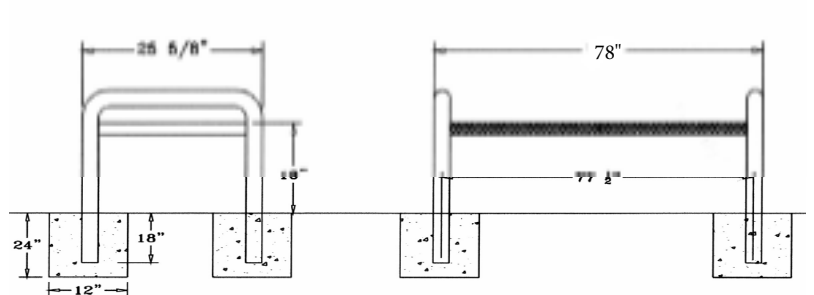

4 Ft. Modern Contoured Bench, No Back - Inground Mount.

- 95 Lbs.
- 3/4" #9 Polyethylene coated expanded metal seat.
- 2 3/8" Zinc coated, powder coated galvanized frame.
- Some assembly required.

Item #: WC MB4IG

6 Ft. Modern Contoured Bench, No Back - Inground Mount.

- 120 Lbs.
- 3/4" #9 Polyethylene coated expanded metal seat.
- 2 3/8" Zinc coated, powder coated galvanized frame.
- Some assembly required.

Item #: WC MB6IG

Textured Polyethylene Colors

Powder Coat Gloss Colors

NATIONAL OUTDOOR FURNITURE, INC.
1210 W. Main Street #296 Riverhead, NY 11901
Toll-Free Phone: 1-888-663-4621
Phone: 631-369-9099 Fax: 631-207-8312
Email: nofinc@optonline.net
www.nationaloutdoorfurniture.com

NATIONAL OUTDOOR FURNITURE, INC.
144 Murdock Road #325 Pomfret Center, CT 06259
Toll-Free Phone: 1-888-516-8873
Phone: 1-860-974-1551 Fax: 516-706-1901
Email: nofinc@earthlink.net
www.nationaloutdoorfurniture.com