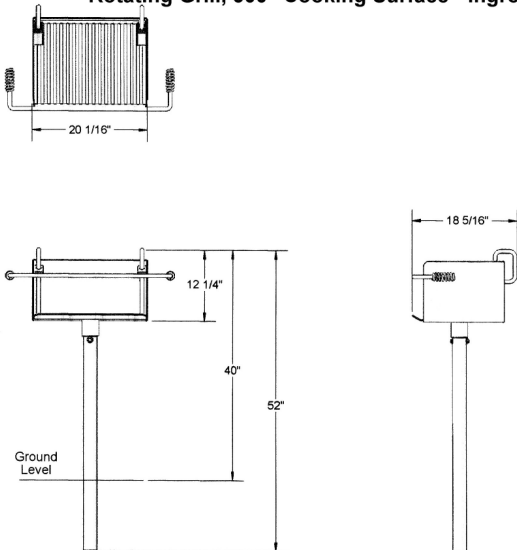

Rotating Grill, 300 Sq. Inch - Inground and Surface Mount

- 69 Lbs.
- 300 Total square inch cooking surface.
- Grill rotates a full 360 degrees.
- Firebox size: 20 1/16" L x 18 5/16" D x 10" H.
- Durable high temp black powder coated firebox.
- Flip back cooking grate.
- All MIG welded 7 gauge base plate with 10 gauge side plate.
- 3 1/2" Post.
- Durable rust resistant high temp black powder coated firebox.
- Some assembly required.

Item #: US 632-3

Rotating Grill, 300" Cooking Surface - Inground Mount.

Rotating Grill, 300" Cooking Surface, ADA - Inground Mount.

NATIONAL OUTDOOR FURNITURE, INC.

1210 W. Main Street #296. Riverhead, NY 11901
 Toll-Free Phone: 1-888-663-4621
 Phone: 631-369-9099 Fax: 631-207-8312
 Email: nofinc@optonline.net
www.nationaloutdoorfurniture.com