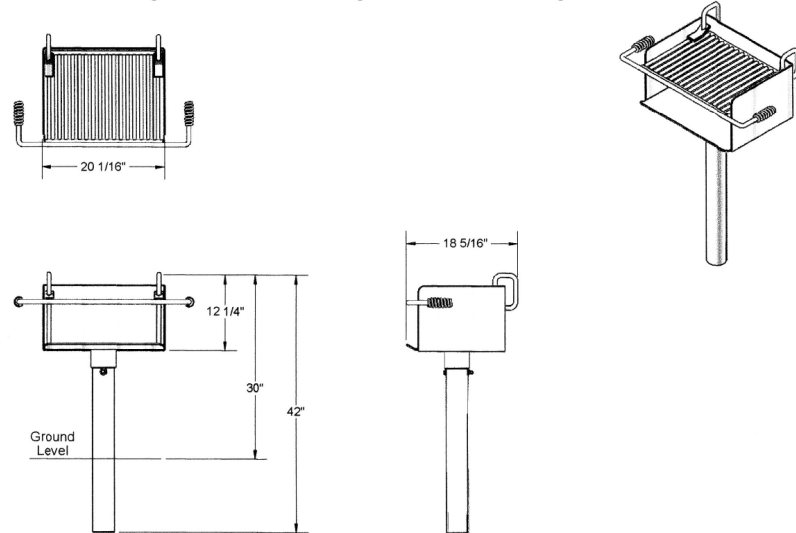

Rotating Grill, 300 Sq. Inch - Inground and Surface Mount

- 69 Lbs.
- 300 Total square inch cooking surface.
- Grill rotates a full 360 degrees.
- Firebox size: 20 1/16" L x 18 5/16" D x 10" H.
- Durable high temp black powder coated firebox.
- Flip back cooking grate.
- All MIG welded 7 gauge base plate with 10 gauge side plate.
- 3 1/2" Post.
- Durable rust resistant high temp black powder coated firebox.
- Some assembly required.

Item #: US 632-3

Rotating Grill, 300" Cooking Surface - Inground Mount.

Rotating Grill, 300" Cooking Surface, ADA - Inground Mount.

NATIONAL OUTDOOR FURNITURE, INC.

1210 W. Main Street #296. Riverhead, NY 11901
 Toll-Free Phone: 1-888-663-4621
 Phone: 631-369-9099 Fax: 631-207-8312
 Email: nofinc@optonline.net
www.nationaloutdoorfurniture.com