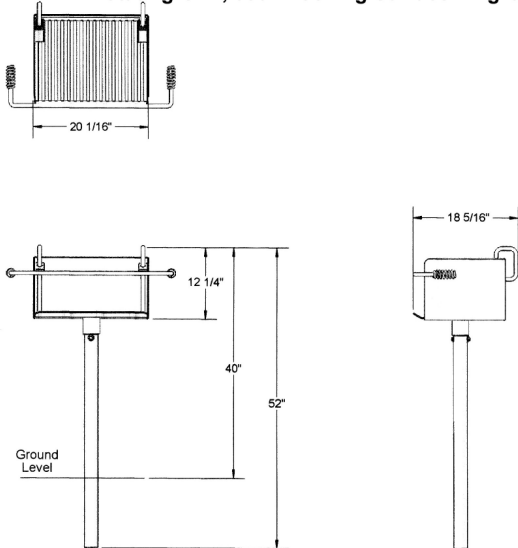

Rotating ADA Grill - Inground Mount.

- 85 Lbs.
- 300 Total square inch cooking surface.
- Firebox size: 20 1/16" L x 18 5/16" D x 10" H.
- Grill rotates a full 360 degrees.
- Durable high temp black powder coated firebox.
- Flip back cooking grate.
- All MIG welded 7 gauge base plate with 10 gauge side plate.
- Durable rust resistant high temp black powder coated firebox.
- Some assembly required.

Item #: US 632H-3

Rotating Grill, 300" Cooking Surface - Inground Mount.