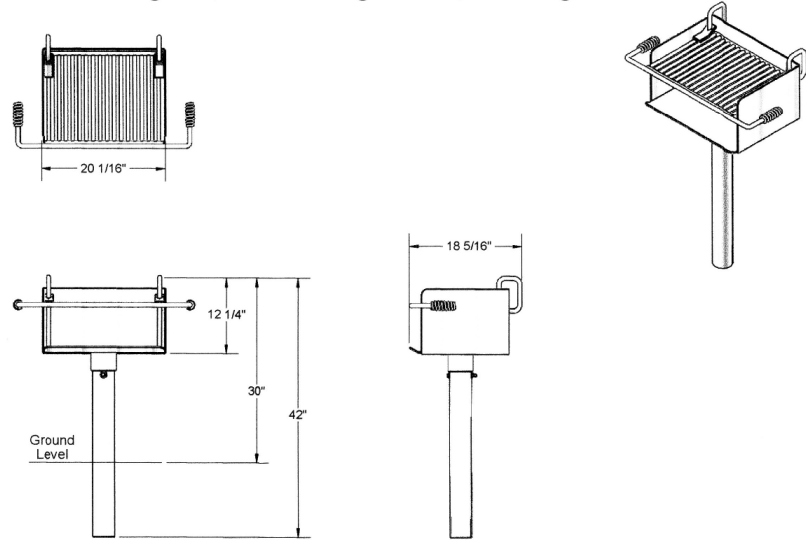

**Rotating ADA Grill - Inground Mount.**

- 85 Lbs.
- 300 Total square inch cooking surface.
- Firebox size: 20 1/16" L x 18 5/16" D x 10" H.
- Grill rotates a full 360 degrees.
- Durable high temp black powder coated firebox.
- Flip back cooking grate.
- All MIG welded 7 gauge base plate with 10 gauge side plate.
- Durable rust resistant high temp black powder coated firebox.
- Some assembly required.

**Item #: US 632H-3**

**Rotating Grill, 300" Cooking Surface - Inground Mount.**

**Rotating Grill, 300" Cooking Surface, ADA - Inground Mount.**

**NATIONAL OUTDOOR FURNITURE, INC.**  
 1210 W. Main Street #296. Riverhead, NY 11901  
 Toll-Free Phone: 1-888-663-4621  
 Phone: 631-369-9099 Fax: 631-207-8312  
 Email: [nofinc@optonline.net](mailto:nofinc@optonline.net)  
[www.nationaloutdoorfurniture.com](http://www.nationaloutdoorfurniture.com)