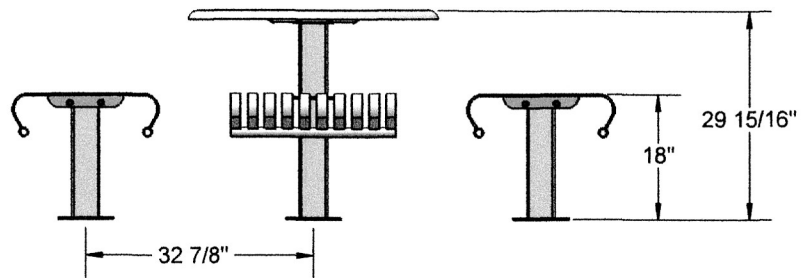

NATIONAL OUTDOOR FURNITURE, INC.
1210 W. Main Street #296 Riverhead, NY 11901
Toll-Free Phone: 1-888-663-4621
Phone: 631-369-9099 Fax: 631-207-8312
Email: nofinc@optonline.net
www.nationaloutdoorfurniture.com

NATIONAL OUTDOOR FURNITURE, INC.
144 Murdock Road #325 Pomfret Center, CT 06259
Toll-Free Phone: 1-888-516-8873
Phone: 1-860-974-1551 Fax: 516-706-1901
Email: nofinc@earthlink.net
www.nationaloutdoorfurniture.com