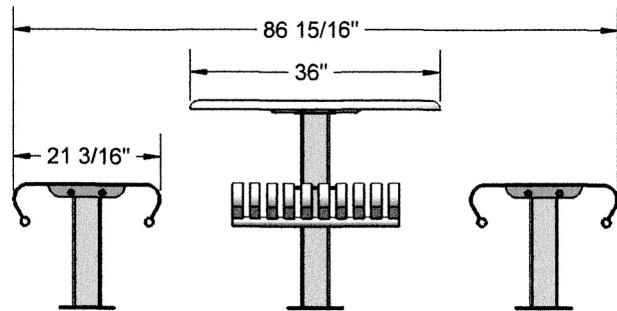

NATIONAL OUTDOOR FURNITURE, INC.
1210 W. Main Street #296 Riverhead, NY 11901
Toll-Free Phone: 1-888-663-4621
Phone: 631-369-9099 Fax: 631-207-8312
Email: nofinc@optonline.net
www.nationaloutdoorfurniture.com

NATIONAL OUTDOOR FURNITURE, INC.
144 Murdock Road #325 Pomfret Center, CT 06259
Toll-Free Phone: 1-888-516-8873
Phone: 1-860-974-1551 Fax: 516-706-1901
Email: nofinc@earthlink.net
www.nationaloutdoorfurniture.com