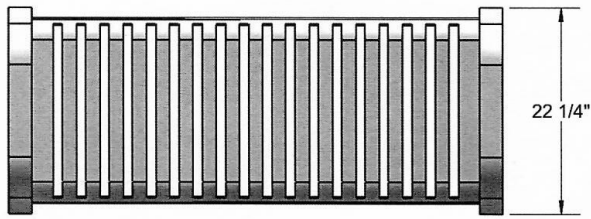

4 Ft. Oxford Backless Bench - Portable/Surface Mount.

- 100 Lbs.
- Overall Dimensions: 53"L x 22 1/4"W x 24 1/2"H.
- 3/8" Steel plate legs. Reinforced with 3/4" steel rod. Gauge sheet metal. 7 Gauge flat bar center support.
- All MIG welded frame
- Oven fused polyethylene copolymer based thermoplastic coating.
- All stainless steel hardware.
- Some assembly required.

NOF# US 85S-S4

US 85S-S6 6 Ft. Backless Bench, 130 Lbs.

Thermoplastic Colors

NATIONAL OUTDOOR FURNITURE, INC.
 1210 W. Main Street #296 Riverhead, NY 11901
 Toll-Free Phone: 1-888-663-4621
 Phone: 631-369-9099 Fax: 631-207-8312
 Email: nofinc@optonline.net
www.nationaloutdoorfurniture.com