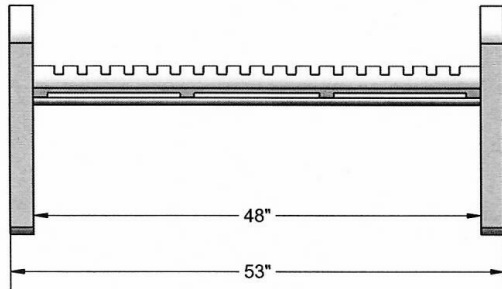

4 Ft. Oxford Backless Bench - Portable/Surface Mount.

- 100 Lbs.
- Overall Dimensions: 53"L x 22 1/4"W x 24 1/2"H.
- 3/8" Steel plate legs. Reinforced with 3/4" steel rod. Gauge sheet metal. 7 Gauge flat bar center support.
- All MIG welded frame
- Oven fused polyethylene copolymer based thermoplastic coating.
- All stainless steel hardware.
- Some assembly required.

NOF# US 85S-S4

US 85S-S6 6 Ft. Backless Bench, 130 Lbs.

Thermoplastic Colors

NATIONAL OUTDOOR FURNITURE, INC.
 1210 W. Main Street #296 Riverhead, NY 11901
 Toll-Free Phone: 1-888-663-4621
 Phone: 631-369-9099 Fax: 631-207-8312
 Email: nofinc@optonline.net
www.nationaloutdoorfurniture.com