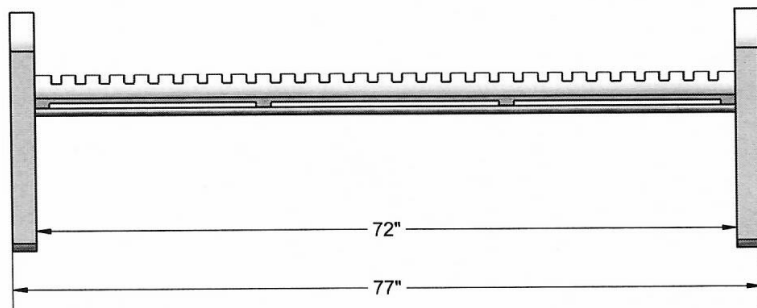

4 Ft. Oxford Backless Bench - Portable/Surface Mount.

- 100 Lbs.
- Overall Dimensions: 53"L x 22 1/4"W x 24 1/2"H.
- 3/8" Steel plate legs. Reinforced with 3/4" steel rod. Gauge sheet metal. 7 Gauge flat bar center support.
- All MIG welded frame
- Oven fused polyethylene copolymer based thermoplastic coating.
- All stainless steel hardware.
- Some assembly required.

NOF# US 85S-S4

US 85S-S6 6 Ft. Backless Bench, 130 Lbs.

Thermoplastic Colors

NATIONAL OUTDOOR FURNITURE, INC.
 1210 W. Main Street #296 Riverhead, NY 11901
 Toll-Free Phone: 1-888-663-4621
 Phone: 631-369-9099 Fax: 631-207-8312
 Email: nofinc@optonline.net
www.nationaloutdoorfurniture.com