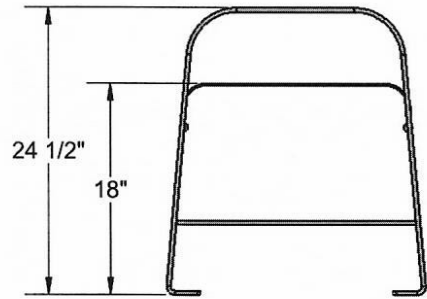

4 Ft. Oxford Backless Bench - Portable/Surface Mount.

- 100 Lbs.
- Overall Dimensions: 53"L x 22 1/4"W x 24 1/2"H.
- 3/8" Steel plate legs. Reinforced with 3/4" steel rod. Gauge sheet metal. 7 Gauge flat bar center support.
- All MIG welded frame
- Oven fused polyethylene copolymer based thermoplastic coating.
- All stainless steel hardware.
- Some assembly required.

NOF# US 85S-S4

US 85S-S6 6 Ft. Backless Bench, 130 Lbs.

Thermoplastic Colors

NATIONAL OUTDOOR FURNITURE, INC.
 1210 W. Main Street #296 Riverhead, NY 11901
 Toll-Free Phone: 1-888-663-4621
 Phone: 631-369-9099 Fax: 631-207-8312
 Email: nofinc@optonline.net
www.nationaloutdoorfurniture.com