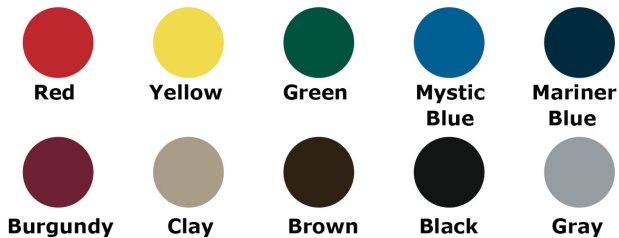

Item #: WC PFSQ46SM

Textured Polyethylene Colors

Powder Coat Gloss Colors

NATIONAL OUTDOOR FURNITURE, INC.

1210 W. Main Street #296 Riverhead, NY 11901
 Toll-Free Phone: 1-888-663-4621
 Phone: 631-369-9099 Fax: 631-207-8312
 Email: nofinc@optonline.net
www.nationaloutdoorfurniture.com