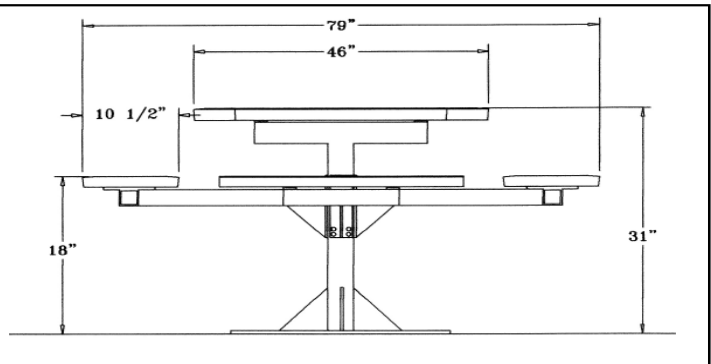

46" Square Perforated Pedestal Table with (4) Attached Seats - Surface Mount.

- 305 lbs.
- Large hole polyethylene 11 gauge punched steel seats/top.
- 2" zinc coated, powder coated galvanized frame.
- With umbrella hole.
- Some assembly required.

Item #: WC PFSQ46SM