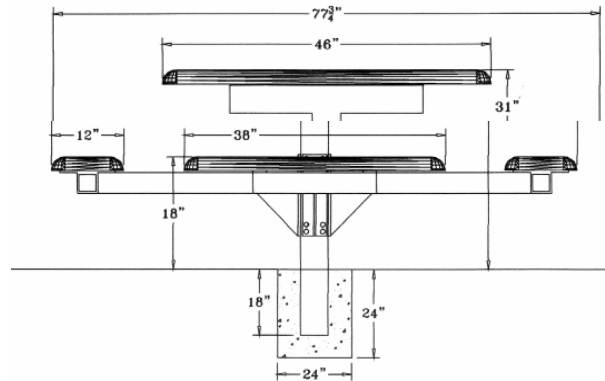

46" Square Perforated Pedestal Table with (4) Attached Seats, Rounded Corners - Inground Mount.

- 413 lbs.
- Large hole 11 gauge punched steel polyethylene coated seats/top
- 4" zinc coated, powder coated galvanized pedestal frame.
- With umbrella hole.
- Some assembly required.

Item # WC PFSQ46IG

Textured Polyethylene Colors

Powder Coat Gloss Colors

NATIONAL OUTDOOR FURNITURE, INC.
1210 W. Main Street #296 Riverhead, NY 11901
Toll-Free Phone: 1-888-663-4621
Phone: 631-369-9099 Fax: 631-207-8312
Email: nofinc@optonline.net
www.nationaloutdoorfurniture.com

NATIONAL OUTDOOR FURNITURE, INC.
144 Murdock Road #325 Pomfret Center, CT 06259
Toll-Free Phone: 1-888-516-8873
Phone: 1-860-974-1551 Fax: 516-706-1901
Email: nofinc@earthlink.net
www.nationaloutdoorfurniture.com