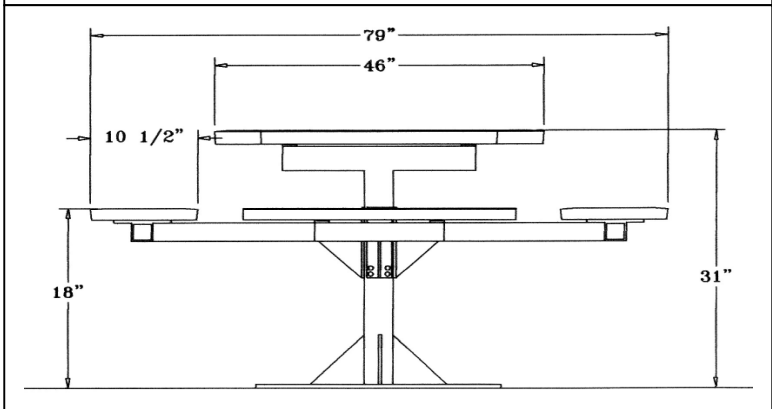

46" Octagon Pedestal Rolled Table with (4) Attached Seats - Surface Mount.

- 353 lbs.
- Top and seats are made with polyethylene 3/4"
- #9 expanded metal inside a 2" x 2" x 1/8" angle iron frame.
- 4" square zinc coated, powder coated galvanized frame.
- With umbrella hole.
- Some assembly required.

Item #: WC ROCT46SM

Textured Polyethylene Colors

Powder Coat Gloss Colors

NATIONAL OUTDOOR FURNITURE, INC.
1210 W. Main Street #296 Riverhead, NY 11901
Toll-Free Phone: 1-888-663-4621
Phone: 631-369-9099 Fax: 631-207-8312
Email: nofinc@optonline.net
www.nationaloutdoorfurniture.com

NATIONAL OUTDOOR FURNITURE, INC.
144 Murdock Road #325 Pomfret Center, CT 06259
Toll-Free Phone: 1-888-516-8873
Phone: 1-860-974-1551 Fax: 516-706-1901
Email: nofinc@earthlink.net
www.nationaloutdoorfurniture.com