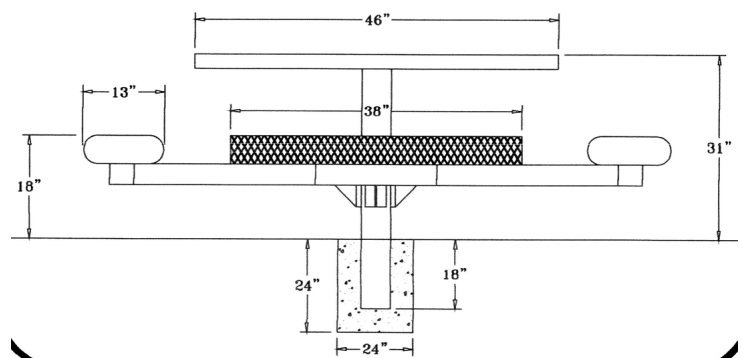

46" Octagon Rolled Pedestal Table with (4) Attached Rolled Seats - Inground Mount.

- 353 lbs.
- Top and seats are made with polyethylene coated 3/4" #9 expanded metal inside a 2" x 2" x 1/8" angle iron frame.
- 4" square zinc coated, powder coated galvanized frame.
- With umbrella hole.
- Some assembly required.

Item #: WC ROCT46IG