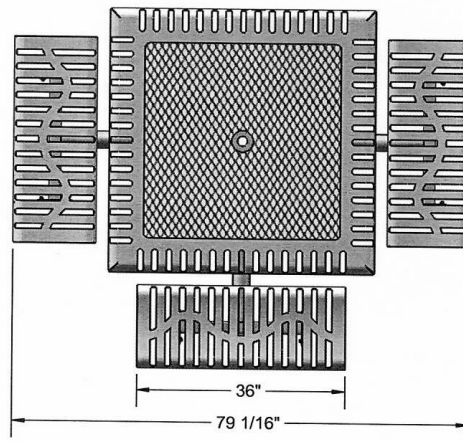

46" Classic Pedestal Table with (3) Attached Seats -Inground Mount.

- 398 lbs.
- Overall Dim: 79"Sq. x 31"Ht.
- Made with polyethylene coated ribbed steel seats.
- Rolled edge with 3/4" #9 polyethylene coated expanded top metal
- 4" square zinc coated, powder coated galvanized frame.
- With umbrella hole.
- Some assembly required.

Item #: WC CSQ46-3IG

Classic Style

Textured Polyethylene Colors

Powder Coat Gloss Colors

NATIONAL OUTDOOR FURNITURE, INC.
 1210 W. Main Street #296 Riverhead, NY 11901
 Toll-Free Phone: 1-888-663-4621
 Phone: 631-369-9099 Fax: 631-207-8312
 Email: nofinc@optonline.net
www.nationaloutdoorfurniture.com