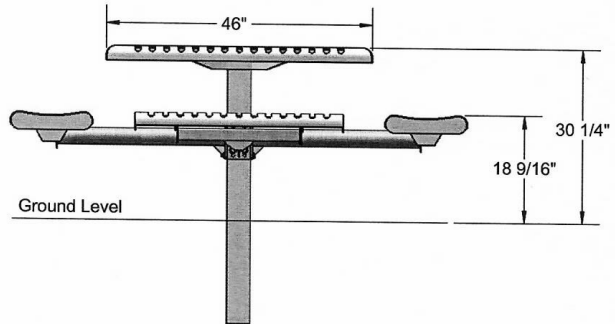

Powder Coat Gloss Colors

NATIONAL OUTDOOR FURNITURE, INC.
1210 W. Main Street #296 Riverhead, NY 11901
Toll-Free Phone: 1-888-663-4621
Phone: 631-369-9099 Fax: 631-207-8312
Email: nofinc@optonline.net
www.nationaloutdoorfurniture.com

NATIONAL OUTDOOR FURNITURE, INC.
144 Murdock Road #325 Pomfret Center, CT 06259
Toll-Free Phone: 1-888-516-8873
Phone: 1-860-974-1551 Fax: 516-706-1901
Email: nofinc@earthlink.net
www.nationaloutdoorfurniture.com