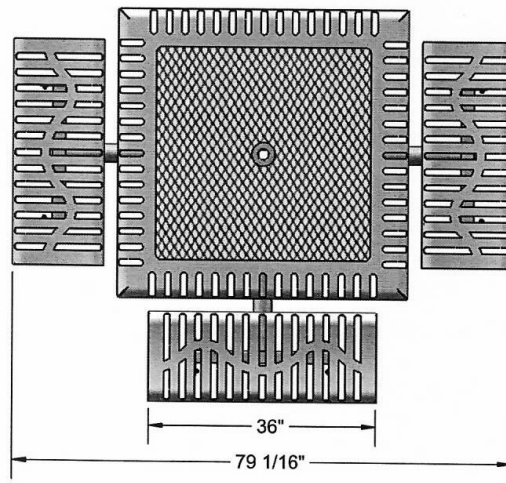

46" Square Classic Table with (4) Attached Seats, Rounded Corners - Surface Mount.

- 346 Lbs.
- Overall Dim: 79 1/16" x 62 9/16" Square x 31"H
- Polyethylene coated 3/4" #9 expanded metal.
- Zinc coated, galvanized, powder coated 4" pedestal.
- With umbrella hole.
- Some assembly required.

Item #: WC CSQ46-3SM

Classic Style

Textured Polyethylene Colors

Powder Coat Gloss Colors

NATIONAL OUTDOOR FURNITURE, INC.
 1210 W. Main Street #296 Riverhead, NY 11901
 Toll-Free Phone: 1-888-663-4621
 Phone: 631-369-9099 Fax: 631-207-8312
 Email: nofinc@optonline.net
www.nationaloutdoorfurniture.com