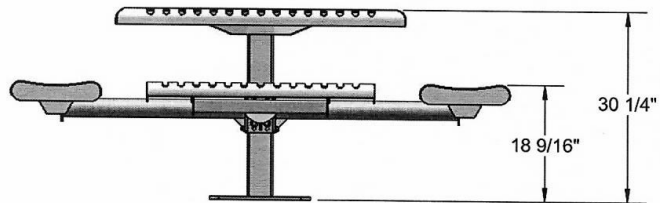

46" Square Classic Table with (4) Attached Seats, Rounded Corners - Surface Mount.

- 346 Lbs.
- Overall Dim: 79 1/16" x 62 9/16" Square x 31"H
- Polyethylene coated 3/4" #9 expanded metal.
- Zinc coated, galvanized, powder coated 4" pedestal.
- With umbrella hole.
- Some assembly required.

Item #: WC CSQ46-3SM

Classic Style

Textured Polyethylene Colors

Powder Coat Gloss Colors

NATIONAL OUTDOOR FURNITURE, INC.
 1210 W. Main Street #296 Riverhead, NY 11901
 Toll-Free Phone: 1-888-663-4621
 Phone: 631-369-9099 Fax: 631-207-8312
 Email: nofinc@optonline.net
www.nationaloutdoorfurniture.com