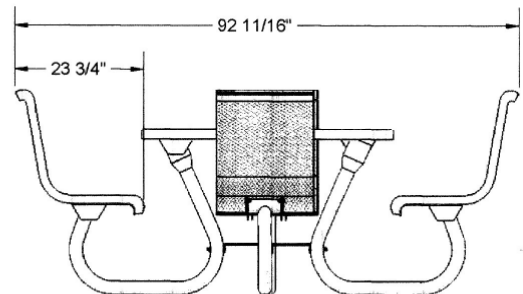

BROWN

BLACK

MATTE BLACK

DARK GREY

NEW CHAMPAGNE

WHITE

46" Round Contour Table with (4) Attached Seats - Portable

NATIONAL OUTDOOR FURNITURE, INC.
 1210 W. Main Street #296 Riverhead, NY 11901
 Toll-Free Phone: 1-888-663-4621
 Phone: 631-369-9099 Fax: 631-207-8312
 Email: nofinc@optonline.net
www.nationaloutdoorfurniture.com