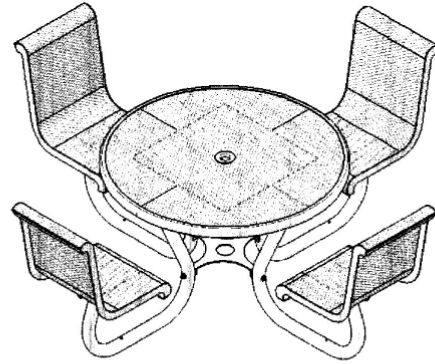

BROWN

BLACK

MATTE BLACK

DARK GREY

NEW CHAMPAGNE

WHITE

46" Round Contour Table with (4) Attached Seats - Portable

NATIONAL OUTDOOR FURNITURE, INC.
 1210 W. Main Street #296 Riverhead, NY 11901
 Toll-Free Phone: 1-888-663-4621
 Phone: 631-369-9099 Fax: 631-207-8312
 Email: nofinc@optonline.net
www.nationaloutdoorfurniture.com

NATIONAL OUTDOOR FURNITURE, INC.
 144 Murdock Road #325 Pomfret Center, CT 06259
 Toll-Free Phone: 1-888-516-8873
 Phone: 1-860-974-1551 Fax: 516-706-1901
 Email: nofinc@earthlink.net
www.nationaloutdoorfurniture.com