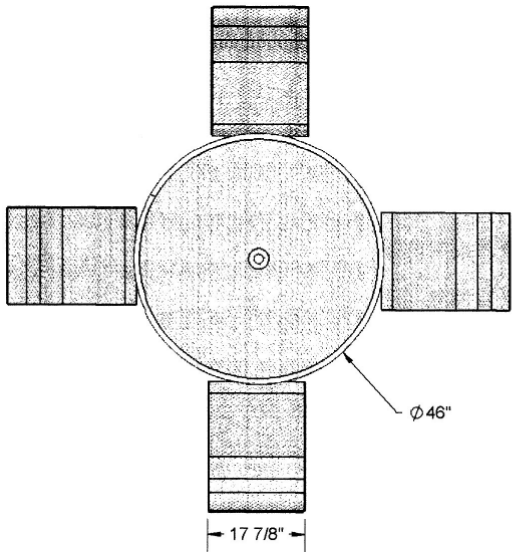

BROWN

BLACK

MATTE BLACK

DARK GREY

NEW CHAMPAGNE

WHITE

46" Round Contour Table with (4) Attached Seats - Portable

NATIONAL OUTDOOR FURNITURE, INC.
 1210 W. Main Street #296 Riverhead, NY 11901
 Toll-Free Phone: 1-888-663-4621
 Phone: 631-369-9099 Fax: 631-207-8312
 Email: nofinc@optonline.net
www.nationaloutdoorfurniture.com