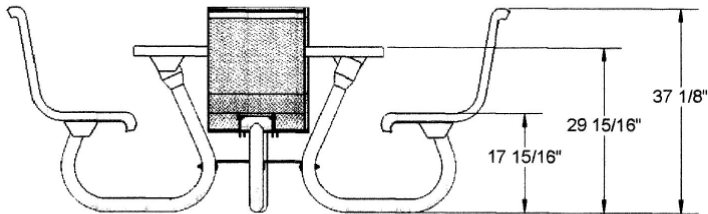

BROWN

BLACK

MATTE BLACK

DARK GREY

NEW CHAMPAGNE

WHITE

46" Round Contour Table with (4) Attached Seats - Portable

NATIONAL OUTDOOR FURNITURE, INC.
 1210 W. Main Street #296 Riverhead, NY 11901
 Toll-Free Phone: 1-888-663-4621
 Phone: 631-369-9099 Fax: 631-207-8312
 Email: nofinc@optonline.net
www.nationaloutdoorfurniture.com