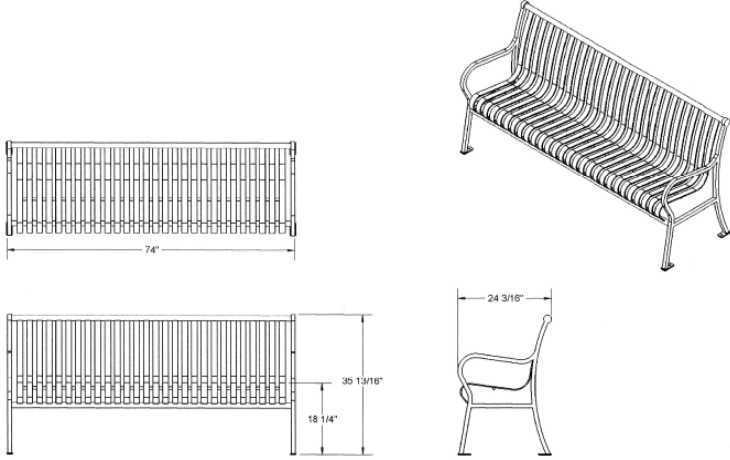

4 & 6 Ft. Hamilton Bench With Back and Arms - Portable.

- 162 - 226 Lbs.
- With or without arms.
- Overall Dimensions: 50"L x 24"W x 36"H.
- Fully welded 1" x 1" square solid steel frame..
- High quality powder coated finish.
- Vertical or horizontal slats.
- Available in 4 ft. and 6 ft. lengths with optional center arm.
- Can be surface mounted.
- Ships fully assembled.

Item #: US 91-S4

Standard Powder Coat Colors

Model Number	Description
US 91-S4	4' Bench With Arms – Vertical Slat. 162 Lbs.
US 91-HS4	4' Bench With Arms – Horizontal Slat. 156 Lbs.
US 91-NS4	4' Bench No Arms – Vertical Slat. 162 Lbs.
US 91-NHS4	4' Bench No Arms – Horizontal Slat. 156 Lbs.
US 91-S6	6' Bench With Arms – Vertical Slat. 212 Lbs.
US 91-HS6	6' Bench With Arms – Horizontal Slat. 226 Lbs.
US 91-NS6	6' Bench No Arms – Vertical Slat. 212 Lbs.
US 91-NHS6	6' Bench No Arms – Horizontal Slat. 226 Lbs.

6' Hamilton Bench With Back. Vertical Slats - Portable.

6' Hamilton Bench With Back, No Arms. Horizontal Slats - Portable.

6' Hamilton Bench With Back, No Arms. Vertical Slats - Portable.

6' Hamilton Bench With Back, No Arms. Horizontal Slats - Portable.