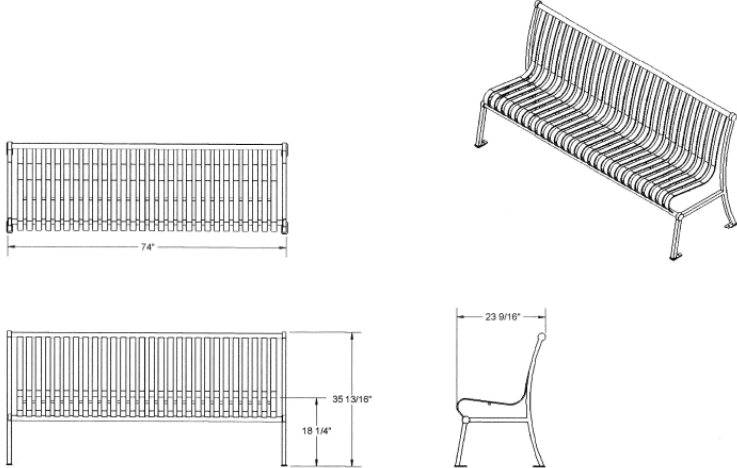

4 & 6 Ft. Hamilton Bench With Back and Arms - Portable.

- 162 - 226 Lbs.
- With or without arms.
- Overall Dimensions: 50"L x 24"W x 36"H.
- Fully welded 1" x 1" square solid steel frame..
- High quality powder coated finish.
- Vertical or horizontal slats.
- Available in 4 ft. and 6 ft. lengths with optional center arm.
- Can be surface mounted.
- Ships fully assembled.

Item #: US 91-S4

Standard Powder Coat Colors

Model Number	Description
US 91-S4	4' Bench With Arms – Vertical Slat. 162 Lbs.
US 91-HS4	4' Bench With Arms – Horizontal Slat. 156 Lbs.
US 91-NS4	4' Bench No Arms – Vertical Slat. 162 Lbs.
US 91-NHS4	4' Bench No Arms – Horizontal Slat. 156 Lbs.
US 91-S6	6' Bench With Arms – Vertical Slat. 212 Lbs.
US 91-HS6	6' Bench With Arms – Horizontal Slat. 226 Lbs.
US 91-NS6	6' Bench No Arms – Vertical Slat. 212 Lbs.
US 91-NHS6	6' Bench No Arms – Horizontal Slat. 226 Lbs.

6' Hamilton Bench With Back. Vertical Slats - Portable.

6' Hamilton Bench With Back, No Arms. Horizontal Slats - Portable.

6' Hamilton Bench With Back, No Arms. Vertical Slats - Portable.

6' Hamilton Bench With Back, No Arms. Horizontal Slats - Portable.