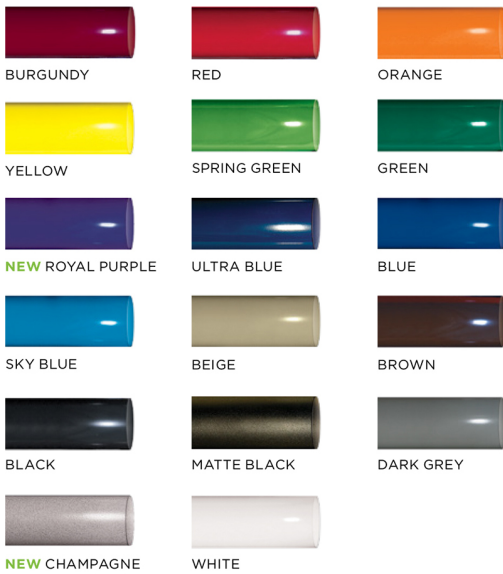

Standard Powder Coat Colors

Model Number	Description
US 91-S4	4' Bench With Arms – Vertical Slat. 162 Lbs.
US 91-HS4	4' Bench With Arms – Horizontal Slat. 156 Lbs.
US 91-NS4	4' Bench No Arms – Vertical Slat. 162 Lbs.
US 91-NHS4	4' Bench No Arms – Horizontal Slat. 156 Lbs.
US 91-S6	6' Bench With Arms – Vertical Slat. 212 Lbs.
US 91-HS6	6' Bench With Arms – Horizontal Slat. 226 Lbs.
US 91-NS6	6' Bench No Arms – Vertical Slat. 212 Lbs.
US 91-NHS6	6' Bench No Arms – Horizontal Slat. 226 Lbs.