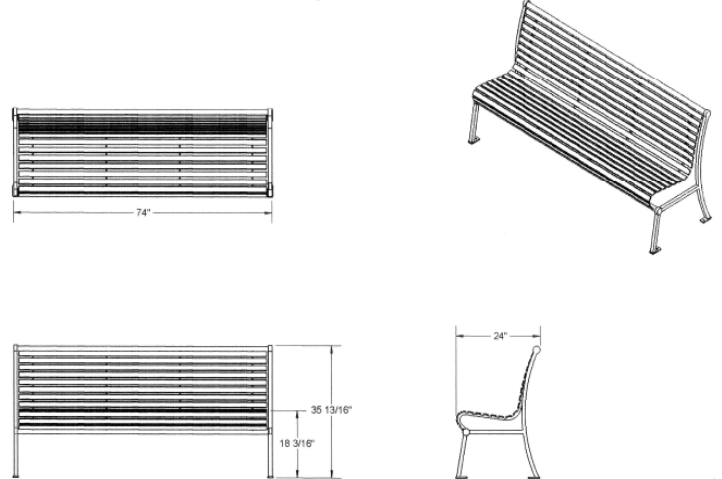

4 & 6 Ft. Hamilton Bench With Back and Arms - Portable.

- 162 - 226 Lbs.
- With or without arms.
- Overall Dimensions: 50"L x 24"W x 36"H.
- Fully welded 1" x 1" square solid steel frame..
- High quality powder coated finish.
- Vertical or horizontal slats.
- Available in 4 ft. and 6 ft. lengths with optional center arm.
- Can be surface mounted.
- Ships fully assembled.

Item #: US 91-S4

Standard Powder Coat Colors

Model Number	Description
US 91-S4	4' Bench With Arms – Vertical Slat. 162 Lbs.
US 91-HS4	4' Bench With Arms – Horizontal Slat. 156 Lbs.
US 91-NS4	4' Bench No Arms – Vertical Slat. 162 Lbs.
US 91-NHS4	4' Bench No Arms – Horizontal Slat. 156 Lbs.
US 91-S6	6' Bench With Arms – Vertical Slat. 212 Lbs.
US 91-HS6	6' Bench With Arms – Horizontal Slat. 226 Lbs.
US 91-NS6	6' Bench No Arms – Vertical Slat. 212 Lbs.
US 91-NHS6	6' Bench No Arms – Horizontal Slat. 226 Lbs.

6' Hamilton Bench With Back. Vertical Slats - Portable.

6' Hamilton Bench With Back, No Arms. Horizontal Slats - Portable.

6' Hamilton Bench With Back, No Arms. Vertical Slats - Portable.

6' Hamilton Bench With Back, No Arms. Horizontal Slats - Portable.