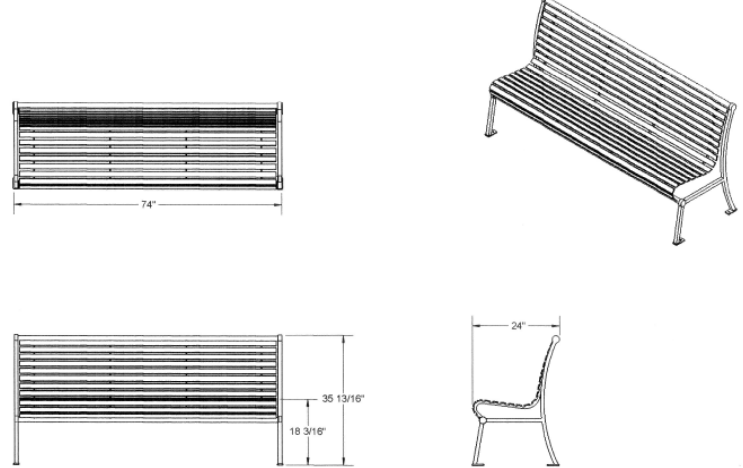

4 & 6 Ft. Hamilton Bench With Back and Arms - Portable.

- 162 - 226 Lbs.
- With or without arms.
- Overall Dimensions: 50"L x 24"W x 36"H.
- Fully welded 1" x 1" square solid steel frame..
- High quality powder coated finish.
- Vertical or horizontal slats.
- Available in 4 ft. and 6 ft. lengths with optional center arm.
- Can be surface mounted.
- Ships fully assembled.

Item #: US 91-S4

Standard Powder Coat Colors

Model Number	Description
US 91-S4	4' Bench With Arms – Vertical Slat. 162 Lbs.
US 91-HS4	4' Bench With Arms – Horizontal Slat. 156 Lbs.
US 91-NS4	4' Bench No Arms – Vertical Slat. 162 Lbs.
US 91-NHS4	4' Bench No Arms – Horizontal Slat. 156 Lbs.
US 91-S6	6' Bench With Arms – Vertical Slat. 212 Lbs.
US 91-HS6	6' Bench With Arms – Horizontal Slat. 226 Lbs.
US 91-NS6	6' Bench No Arms – Vertical Slat. 212 Lbs.
US 91-NHS6	6' Bench No Arms – Horizontal Slat. 226 Lbs.

6' Hamilton Bench With Back. Vertical Slats - Portable.

6' Hamilton Bench With Back, No Arms. Horizontal Slats - Portable.

6' Hamilton Bench With Back, No Arms. Vertical Slats - Portable.

6' Hamilton Bench With Back, No Arms. Horizontal Slats - Portable.