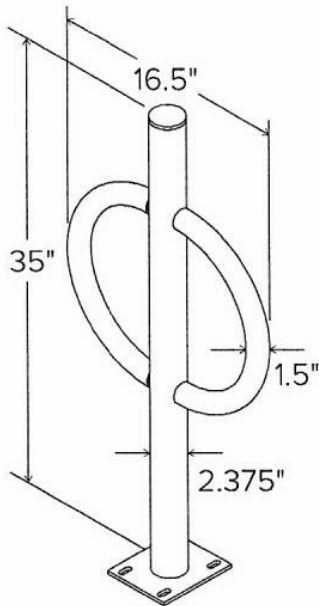

Hitch Bike Rack

- 35" High x 16.5" Wide.
- 2" Schedule 40 pipe.
- Available in surface mount or inground mount.
- Rings are 1.5" OD 11 gauge tube.
- Powder coated finish. Epoxy primer electrostatically applied. Final thick TGIC polyester powder coat.

NOF# DE HTCH

| | |
|-----------|----------------------------------|
| DE HTCHIG | Hitch Bike Rack- Inground Mount. |
| DE HTCHSM | Hitch Bike Rack -Surface Mount. |

Powder Coated Finishes

| | |
|---|---|
| <p>NATIONAL OUTDOOR FURNITURE, INC. 1210 W. Main Street #296 Riverhead, NY 11901 Toll-Free Phone: 1-888-663-4621 Phone: 631-369-9099 Fax: 631-207-8312 Email: nofinc@optonline.net www.nationaloutdoorfurniture.com</p> | <p>NATIONAL OUTDOOR FURNITURE, INC. 144 Murdock Road #325 Pomfret Center, CT 06259 Toll-Free Phone: 1-888-516-8873 Phone: 1-860-974-1551 Fax: 516-706-1901 Email: nofinc@earthlink.net www.nationaloutdoorfurniture.com</p> |
|---|---|