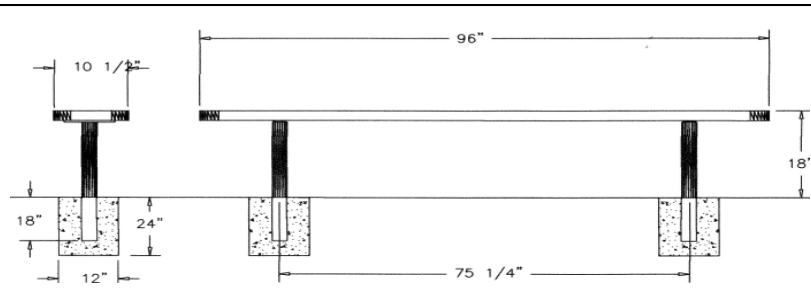

UltraLeisure Thermoplastic Colors

Red

Green

Blue

Black

NATIONAL OUTDOOR FURNITURE, INC.

1210 W. Main Street #296 Riverhead, NY 11901

Toll-Free Phone: 1-888-663-4621

Phone: 631-369-9099 Fax: 631-207-8312

Email: nofinc@optonline.net

www.nationaloutdoorfurniture.com

NATIONAL OUTDOOR FURNITURE, INC.

144 Murdock Road #325 Pomfret Center, CT 06259

Toll-Free Phone: 1-888-516-8873

Phone: 1-860-974-1551 Fax: 516-706-1901

Email: nofinc@earthlink.net

www.nationaloutdoorfurniture.com