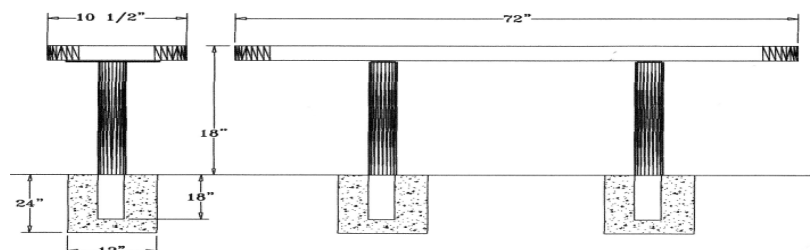

**UltraLeisure Style
Inground Mount**

6' UltraLeisure Bench, No Back, Rounded Corners - Inground Mount.

- 6' Dimensions: 72"L x 18"Ht. 38 Lbs.
- Seat is made with thermoplastic 3/4" #9 expanded steel inside a 2" x 3/4" x 1/8" angle iron frame.
- (2) 2 3/8" O.D. Black zinc coated, powder coated galvanized steel legs.
- 10 1/2" Deep seat.
- Some assembly required.

Item #: WC ULB6IG

**UltraLeisure Style
Inground Mount**

8' UltraLeisure Bench, No Back, Rounded Corners - Inground Mount.

- 8' Dimensions: 96"L x 18"Ht. 76 Lbs.
- Seat is made with thermoplastic 3/4" #9 expanded steel inside a 2" x 3/4" x 1/8" pvc coated angle iron frame.
- (2) 2 3/8" O.D. Black zinc coated, powder coated galvanized steel legs.
- 10 1/2" Deep seat.
- Some assembly required.