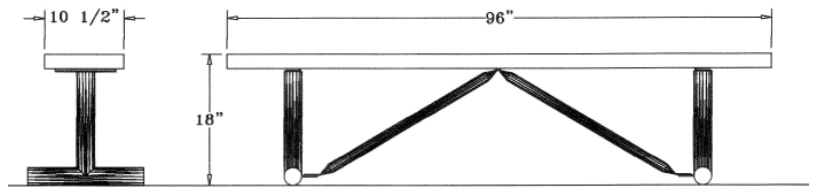

Portable Table Mounting Options

UltraLeisure Thermoplastic Colors

Red

Green

Blue

Black

NATIONAL OUTDOOR FURNITURE, INC.

1210 W. Main Street #296 Riverhead, NY 11901

Toll-Free Phone: 1-888-663-4621

Phone: 631-369-9099 Fax: 631-207-8312

Email: nofinc@optonline.net

www.nationaloutdoorfurniture.com

NATIONAL OUTDOOR FURNITURE, INC.

144 Murdock Road #325 Pomfret Center, CT 06259

Toll-Free Phone: 1-888-516-8873

Phone: 1-860-974-1551 Fax: 516-706-1901

Email: nofinc@earthlink.net

www.nationaloutdoorfurniture.com