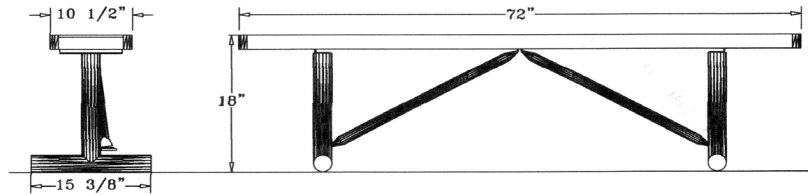

**UltraLeisure Style
Portable**

6' UltraLeisure Bench, No Back, Rounded Corners – Portable.

- 6' Dimensions: 72"L x 18"Ht. 38 Lbs.
- Seat is made with thermoplastic 3/4" #9 expanded steel inside a 2" x 3/4" x 1/8" angle iron frame.
- (2) 2 3/8" O.D. Black zinc coated, powder coated galvanized steel legs.
- 10 1/2" Deep seat.
- Some assembly required.

Item #: WC ULB6P

**UltraLeisure Style
Portable**

8' UltraLeisure Bench, No Back, Rounded Corners – Portable.

- 8' Dimensions: 96"L x 18"Ht. 76 Lbs.
- Seat is made with thermoplastic 3/4" #9 expanded steel inside a 2" x 3/4" x 1/8" angle iron frame.
- (2) 2 3/8" O.D. Black zinc coated, powder coated galvanized steel legs.
- 10 1/2" Deep seat.
- Some assembly required.