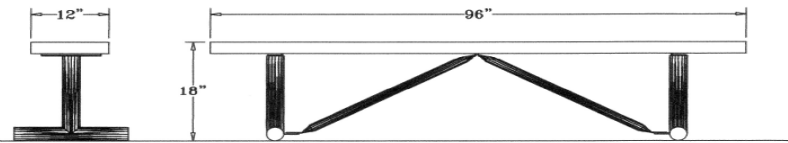

Portable Table Mounting Options