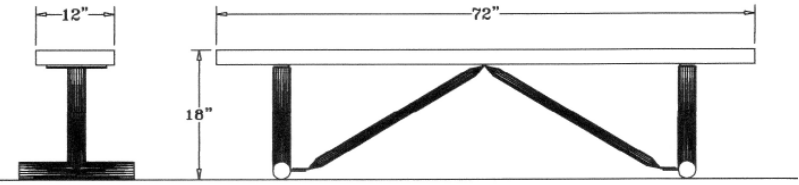

**Perforated Style Portable**

**6 Ft. Perforated Bench, No Back, Rounded Corners - Portable.**

- 6' Dimensions: 72"L x 18"Ht. 89 Lbs.
- Large hole polyethylene 11 gauge punched steel seat.
- (2) 2 3/8" Zinc coated, powder coated galvanized steel legs.
- Some assembly required.

**Item #:** WC PB6P

**Perforated Style Portable**

**8 Ft. Perforated Bench, No Back, Rounded Corners - Portable.**

- 8' Dimensions: 96"L x 18"Ht. 108 Lbs.
- Large hole polyethylene 11 gauge punched steel seat.
- (2) 2 3/8" Zinc coated, powder coated galvanized steel legs.
- Some assembly required.