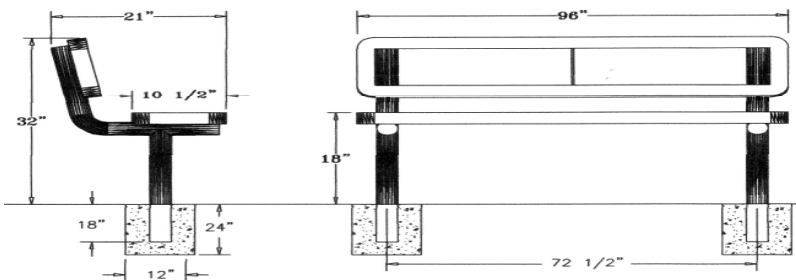

6 Ft. Perforated Bench with Back, Rounded Corners - Inground Mount.

- 6' Dimensions: 72"L x 32"Ht. 145 Lbs.
- Large hole polyethylene 11 gauge punched steel seat.
- (2) 2 3/8" Zinc coated, powder coated galvanized steel legs.
- Some assembly required.

Item #: WC PB6WBIG

8 Ft. Perforated Bench with Back, Rounded Corners - Inground Mount.

- 8' Dimensions: 96"L x 32"Ht. 164 Lbs.
- Large hole polyethylene 11 gauge punched steel seat.
- (2) 2 3/8" Zinc coated, powder coated galvanized steel legs.
- Some assembly required.

Item #: WC PB8WBIG

Textured Polyethylene Colors

Powder Coat Gloss Colors

NATIONAL OUTDOOR FURNITURE, INC.

1210 W. Main Street #296 Riverhead, NY 11901
Toll-Free Phone: 1-888-663-4621
Phone: 631-369-9099 Fax: 631-207-8312
Email: nofinc@optonline.net
www.nationaloutdoorfurniture.com

NATIONAL OUTDOOR FURNITURE, INC.

144 Murdock Road #325 Pomfret Center, CT 06259
Toll-Free Phone: 1-888-516-8873
Phone: 1-860-974-1551 Fax: 516-706-1901
Email: nofinc@earthlink.net
www.nationaloutdoorfurniture.com