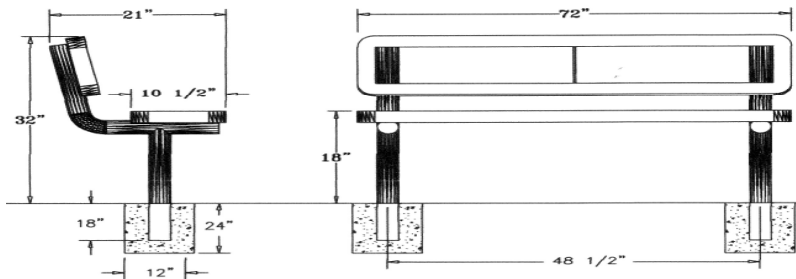

6 Ft. Perforated Bench with Back, Rounded Corners - Inground Mount.

- 6' Dimensions: 72"L x 32"Ht. 145 Lbs.
- Large hole polyethylene 11 gauge punched steel seat.
- (2) 2 3/8" Zinc coated, powder coated galvanized steel legs.
- Some assembly required.

Item #: WC PB6WBIG

Perforated Style

8 Ft. Perforated Bench with Back, Rounded Corners - Inground Mount.

- 8' Dimensions: 96"L x 32"Ht. 164 Lbs.
- Large hole polyethylene 11 gauge punched steel seat.
- (2) 2 3/8" Zinc coated, powder coated galvanized steel legs.
- Some assembly required.