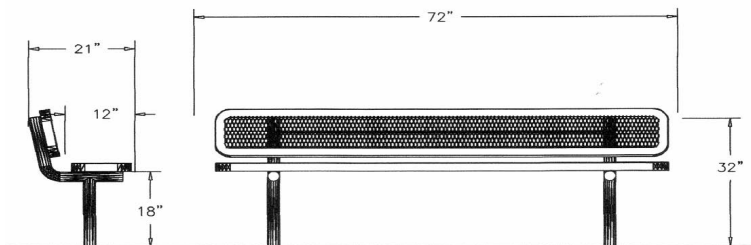

**Surface Mount
Cover Options**