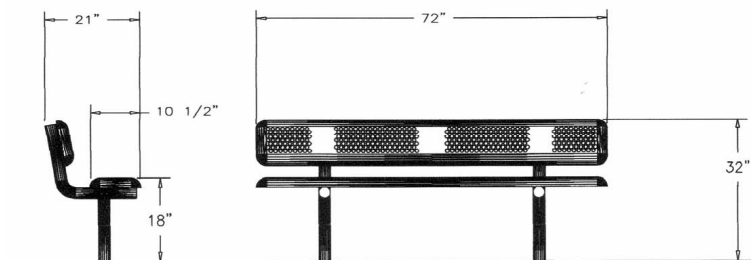

**Perforated Style  
Surface Mount**

**6 Ft. Perforated Bench with Back, Rounded Corners -  
Surface Mount.**

- 6' Dimensions: 72"L x 32"Ht. 145 Lbs.
- Large hole polyethylene 11 gauge punched steel seat.
- (2) 2 3/8" Zinc coated, powder coated galvanized steel legs.
- Some assembly required.

**Item #:** WC PB6WBSM

**Perforated Style  
Surface Mount**

**8 Ft. Perforated Bench with Back, Rounded Corners -  
Surface Mount.**

- 8' Dimensions: 96"L x 32"Ht. 164 Lbs.
- Large hole polyethylene 11 gauge punched steel seat.
- (2) 2 3/8" Zinc coated, powder coated galvanized steel legs.
- Some assembly required.