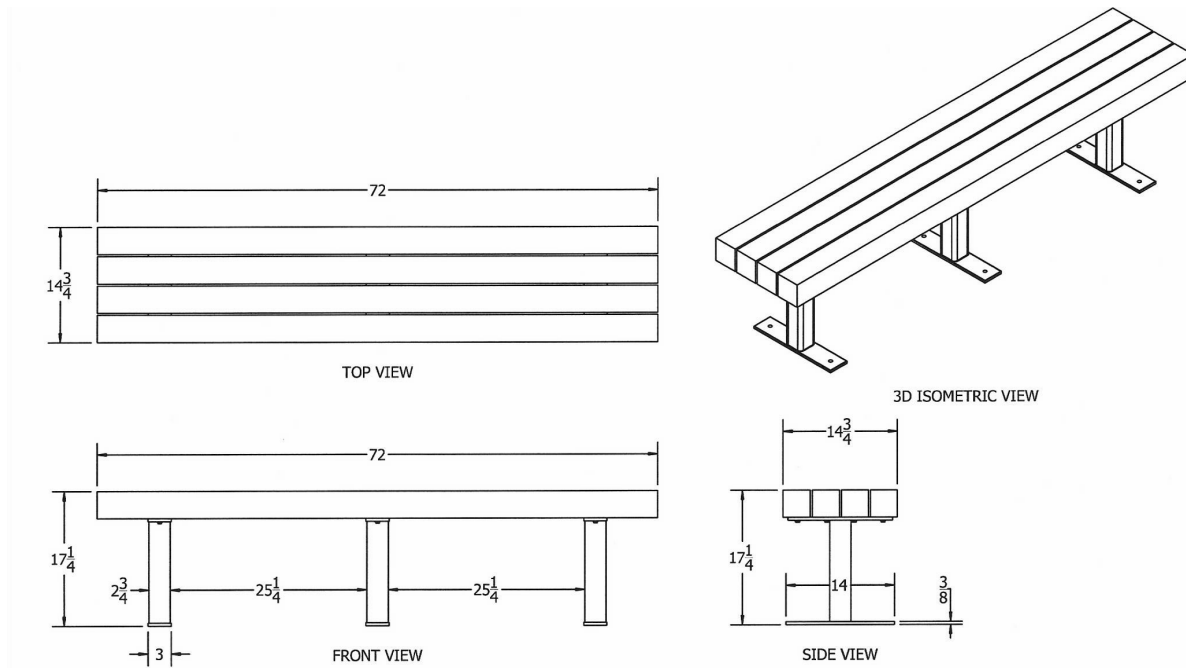

N.O.F. / Inc.

4' Trailside Recycled Plastic Bench

- Surface Mount.

- Also available in 6' and 8' lengths. Shown in 4 ft. size.
- 100 lbs.
- Dim: 48"W x 14 3/4"D x 17 5/8"H.
- Made with four 4" x 4" recycled plastic slats and (2) Black powdercoated steel legs.
- All holes are predrilled and countersunk for plastic lumber.
- Includes a UV protectant. Maintenance free
- Four surface mounting wedges included.
- Available in green and cedar with black base.
- Some assembly required.

Resinwood Slat Colors

Cedar

Brown

Gray

4 Ft. Bench

6 Ft. Bench

NATIONAL OUTDOOR FURNITURE, INC.
 1210 W. Main Street #296 Riverhead, NY 11901
 Toll-Free Phone: 1-888-663-4621
 Phone: 631-369-9099 Fax: 631-207-8312
 Email: nofinc@optonline.net
www.nationaloutdoorfurniture.com