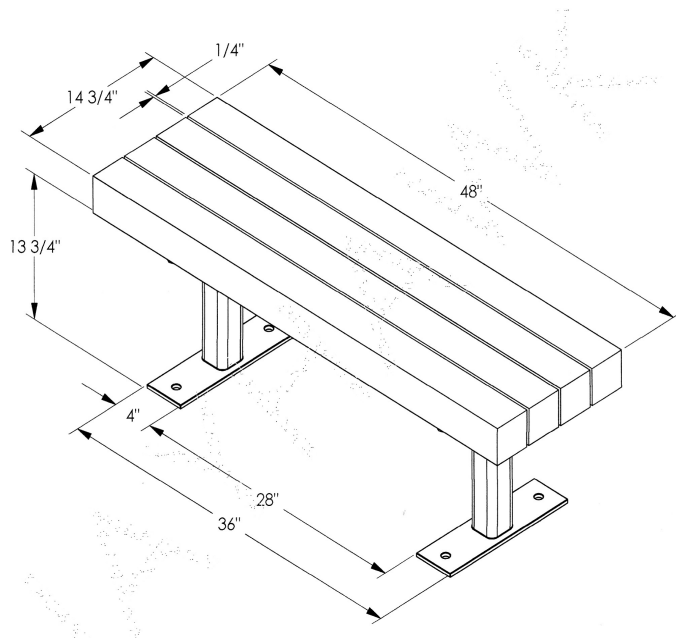

N.O.F. / Inc.

4' Trailside Recycled Plastic Bench

- Surface Mount.

- Also available in 6' and 8' lengths. Shown in 4 ft. size.
- 100 lbs.
- Dim: 48"W x 14 3/4"D x 17 5/8"H.
- Made with four 4" x 4" recycled plastic slats and (2) Black powdercoated steel legs.
- All holes are predrilled and countersunk for plastic lumber.
- Includes a UV protectant. Maintenance free
- Four surface mounting wedges included.
- Available in green and cedar with black base.
- Some assembly required.

Resinwood Slat Colors

Cedar

Brown

Gray

4 Ft. Bench

6 Ft. Bench

NATIONAL OUTDOOR FURNITURE, INC.
 1210 W. Main Street #296 Riverhead, NY 11901
 Toll-Free Phone: 1-888-663-4621
 Phone: 631-369-9099 Fax: 631-207-8312
 Email: nofinc@optonline.net
www.nationaloutdoorfurniture.com