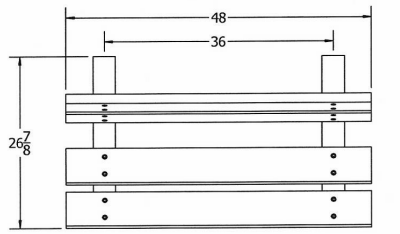

TOP VIEW

NATIONAL OUTDOOR FURNITURE, INC.
1210 W. Main Street #296 Riverhead, NY 11901
Toll-Free Phone: 1-888-663-4621
Phone: 631-369-9099 Fax: 631-207-8312
Email: nofinc@optonline.net
www.nationaloutdoorfurniture.com

NATIONAL OUTDOOR FURNITURE, INC.
144 Murdock Road #325 Pomfret Center, CT 06259
Toll-Free Phone: 1-888-516-8873
Phone: 1-860-974-1551 Fax: 516-706-1901
Email: nofinc@earthlink.net
www.nationaloutdoorfurniture.com