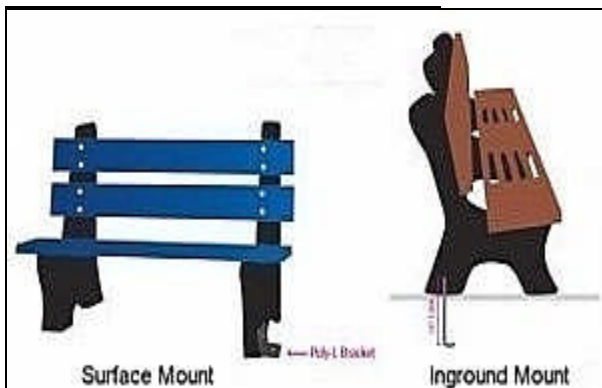

Resinwood Slat Colors

Cedar

Brown

Gray

TOP VIEW

FRONT VIEW

3D ISOMETRIC VIEW

SIDE VIEW