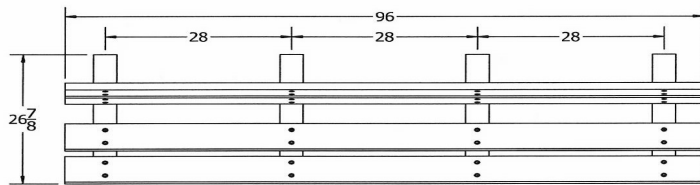

TOP VIEW

NATIONAL OUTDOOR FURNITURE, INC.
1210 W. Main Street #296 Riverhead, NY 11901
Toll-Free Phone: 1-888-663-4621
Phone: 631-369-9099 Fax: 631-207-8312
Email: nofinc@optonline.net
www.nationaloutdoorfurniture.com

NATIONAL OUTDOOR FURNITURE, INC.
144 Murdock Road #325 Pomfret Center, CT 06259
Toll-Free Phone: 1-888-516-8873
Phone: 1-860-974-1551 Fax: 516-706-1901
Email: nofinc@earthlink.net
www.nationaloutdoorfurniture.com