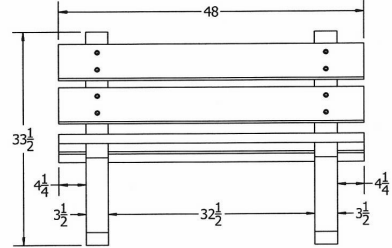

FRONT VIEW

NATIONAL OUTDOOR FURNITURE, INC.
1210 W. Main Street #296 Riverhead, NY 11901
Toll-Free Phone: 1-888-663-4621
Phone: 631-369-9099 Fax: 631-207-8312
Email: nofinc@optonline.net
www.nationaloutdoorfurniture.com

NATIONAL OUTDOOR FURNITURE, INC.
144 Murdock Road #325 Pomfret Center, CT 06259
Toll-Free Phone: 1-888-516-8873
Phone: 1-860-974-1551 Fax: 516-706-1901
Email: nofinc@earthlink.net
www.nationaloutdoorfurniture.com