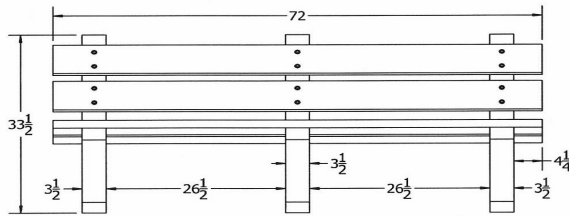

FRONT VIEW

NATIONAL OUTDOOR FURNITURE, INC.
1210 W. Main Street #296 Riverhead, NY 11901
Toll-Free Phone: 1-888-663-4621
Phone: 631-369-9099 Fax: 631-207-8312
Email: nofinc@optonline.net
www.nationaloutdoorfurniture.com

NATIONAL OUTDOOR FURNITURE, INC.
144 Murdock Road #325 Pomfret Center, CT 06259
Toll-Free Phone: 1-888-516-8873
Phone: 1-860-974-1551 Fax: 516-706-1901
Email: nofinc@earthlink.net
www.nationaloutdoorfurniture.com