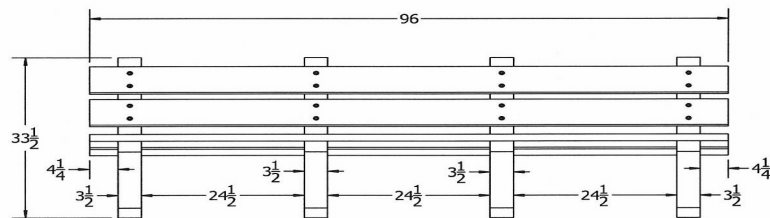

FRONT VIEW

NATIONAL OUTDOOR FURNITURE, INC.
1210 W. Main Street #296 Riverhead, NY 11901
Toll-Free Phone: 1-888-663-4621
Phone: 631-369-9099 Fax: 631-207-8312
Email: nofinc@optonline.net
www.nationaloutdoorfurniture.com

NATIONAL OUTDOOR FURNITURE, INC.
144 Murdock Road #325 Pomfret Center, CT 06259
Toll-Free Phone: 1-888-516-8873
Phone: 1-860-974-1551 Fax: 516-706-1901
Email: nofinc@earthlink.net
www.nationaloutdoorfurniture.com