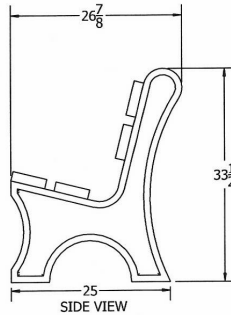

N.O.F. / Inc.

4' Colonial Recycled Plastic Bench.

- Also available in 6' and 8' lengths. Shown in 6 ft. size.
- Inground and surface mounting kits available.
- 105 lbs.
- Dim: 48"W x 12 1/2"D x 33.5"Ht.
- Made with four 2" x 6" recycled plastic slats and two black recycled plastic bases.
- All holes are predrilled and countersunk for plastic lumber.
- Includes a UV protectant.
- Maintenance free.
- Available in green, cedar, and gray with black base.
- Some assembly required.

Item# JP PB4COLE

Model Number	Weight	Dimensions
JP PB4COLE	105 Lbs.	48"W x 12 1/2"D x 33.5" Ht.- 2 Bases
JP PB6COLE	160 Lbs.	72"W x 12 1/2"D x 33.5" Ht.- 3 Bases
JP PB8COLE	210 Lbs.	96"W x 12 1/2"D x 33.5" Ht.- 4 Bases

Resinwood Slat Colors

Cedar

Brown

Gray

TOP VIEW

FRONT VIEW

3D ISOMETRIC VIEW

SIDE VIEW

TOP VIEW

FRONT VIEW

TOP VIEW

FRONT VIEW

NATIONAL OUTDOOR FURNITURE, INC.
 1210 W. Main Street #296 Riverhead, NY 11901
 Toll-Free Phone: 1-888-663-4621
 Phone: 631-369-9099 Fax: 631-207-8312
 Email: nofinc@optonline.net
www.nationaloutdoorfurniture.com