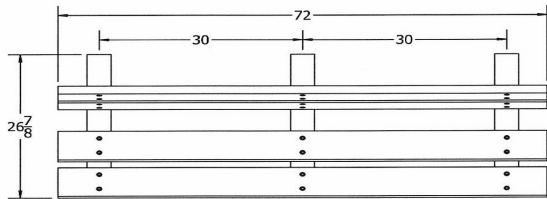

Item# JP PB4COLE

Model Number	Weight	Dimensions
JP PB4COLE	105 Lbs.	48"W x 12 1/2"D x 33.5" Ht.- 2 Bases
JP PB6COLE	160 Lbs.	72"W x 12 1/2"D x 33.5" Ht.- 3 Bases
JP PB8COLE	210 Lbs.	96"W x 12 1/2"D x 33.5" Ht.- 4 Bases

Resinwood Slat Colors

Cedar

Brown

Gray

TOP VIEW

FRONT VIEW

3D ISOMETRIC VIEW

SIDE VIEW