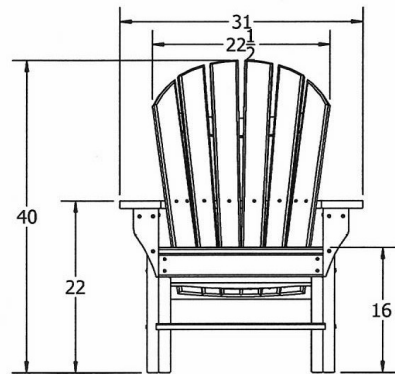

Seaside Adirondack Chair.

- 53 lbs.
- Dimensions: 31 1/4"H x 30 1/8"D.
- Seat is 21"W x 18 3/4"D x 16 1/2"H
- Built with sturdy 2" x 4" commercial grade construction.
- Traditional adirondack chair style.
- Made with a 6 slatted configuration to the back.
- The entire chair is made from 100% recycled resinwood slats.
- Includes a UV protectant.
- Marine grade stainless steel.
- Available in cedar, gray, green, red and white.
- Maintenance free.
- Some assembly required.

NATIONAL OUTDOOR FURNITURE, INC.
 1210 W. Main Street #296 Riverhead, NY 11901
 Toll-Free Phone: 1-888-663-4621
 Phone: 631-369-9099 Fax: 631-207-8312
 Email: nofinc@optonline.net

NATIONAL OUTDOOR FURNITURE, INC.
 144 Murdock Road #325 Pomfret Center, CT 06259
 Toll-Free Phone: 1-888-516-8873
 Phone: 1-860-974-1551 Fax: 516-706-1901
 Email: nofinc@earthlink.net