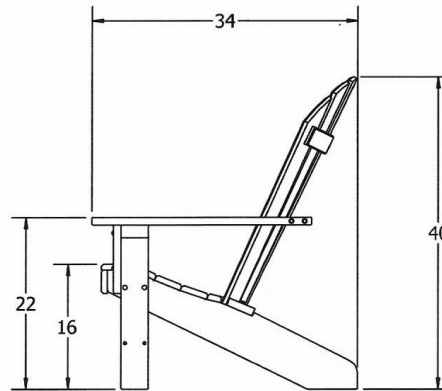

NATIONAL OUTDOOR FURNITURE, INC.
1210 W. Main Street #296 Riverhead, NY 11901
Toll-Free Phone: 1-888-663-4621
Phone: 631-369-9099 Fax: 631-207-8312
Email: nofinc@optonline.net

NATIONAL OUTDOOR FURNITURE, INC.
144 Murdock Road #325 Pomfret Center, CT 06259
Toll-Free Phone: 1-888-516-8873
Phone: 1-860-974-1551 Fax: 516-706-1901
Email: nofinc@earthlink.net