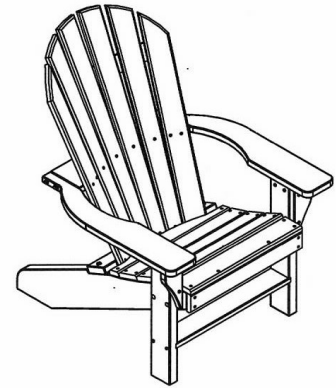

Seaside Adirondack Chair.

- 53 lbs.
- Dimensions: 31 1/4"H x 30 1/8"D.
- Seat is 21"W x 18 3/4"D x 16 1/2"H
- Built with sturdy 2" x 4" commercial grade construction.
- Traditional adirondack chair style.
- Made with a 6 slatted configuration to the back.
- The entire chair is made from 100% recycled resinwood slats.
- Includes a UV protectant.
- Marine grade stainless steel.
- Available in cedar, gray, green, red and white.
- Maintenance free.
- Some assembly required.

Item# JP PBADSEA

Resinwood Slat Colors

Blue

Cedar

White

Green

Redwood

Brown

NATIONAL OUTDOOR FURNITURE, INC.
 1210 W. Main Street #296 Riverhead, NY 11901
 Toll-Free Phone: 1-888-663-4621
 Phone: 631-369-9099 Fax: 631-207-8312
 Email: nofinc@optonline.net

NATIONAL OUTDOOR FURNITURE, INC.
 144 Murdock Road #325 Pomfret Center, CT 06259
 Toll-Free Phone: 1-888-516-8873
 Phone: 1-860-974-1551 Fax: 516-706-1901
 Email: nofinc@earthlink.net