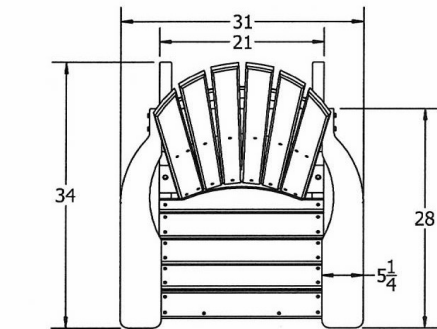

NATIONAL OUTDOOR FURNITURE, INC.
1210 W. Main Street #296 Riverhead, NY 11901
Toll-Free Phone: 1-888-663-4621
Phone: 631-369-9099 Fax: 631-207-8312
Email: nofinc@optonline.net

NATIONAL OUTDOOR FURNITURE, INC.
144 Murdock Road #325 Pomfret Center, CT 06259
Toll-Free Phone: 1-888-516-8873
Phone: 1-860-974-1551 Fax: 516-706-1901
Email: nofinc@earthlink.net