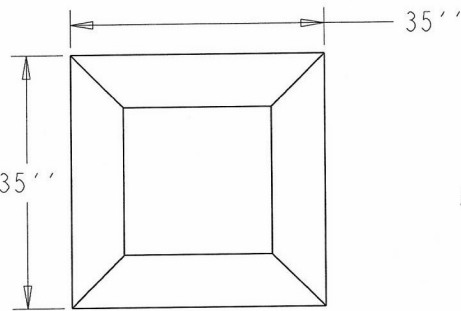

Item #: TC TCB

Resin Planter Colors

TC TCB-11

TC TCB-12

NATIONAL OUTDOOR FURNITURE, INC.
1210 W. Main Street #296 Riverhead, NY 11901
Toll-Free Phone: 1-888-663-4621
Phone: 631-369-9099 Fax: 631-207-8312
Email: nofinc@optonline.net
www.nationaloutdoorfurniture.com