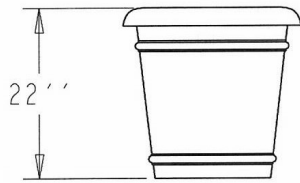

Californian Square Resin Planter

- 30 and 61 gallon capacity.
- 95% lighter than Concrete and Stone.
- Linear low density polyethylene resin.
- Modern look featuring the big, rolled lip.
- Lightweight, high durability.
- Low – No Maintenance.
- Graffiti Resistant.
- MADE IN THE U.S.A.

Item #: TC TCB

Resin Planter Colors

TC TCB-11

TC TCB-12

NATIONAL OUTDOOR FURNITURE, INC.
1210 W. Main Street #296 Riverhead, NY 11901
Toll-Free Phone: 1-888-663-4621
Phone: 631-369-9099 Fax: 631-207-8312
Email: nofinc@optonline.net
www.nationaloutdoorfurniture.com