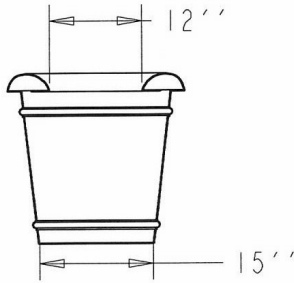

Californian Square Resin Planter

- 30 and 61 gallon capacity.
- 95% lighter than Concrete and Stone.
- Linear low density polyethylene resin.
- Modern look featuring the big, rolled lip.
- Lightweight, high durability.
- Low – No Maintenance.
- Graffiti Resistant.
- MADE IN THE U.S.A.

Item #: TC TCB

Resin Planter Colors

TC TCB-11

TC TCB-12

NATIONAL OUTDOOR FURNITURE, INC.
1210 W. Main Street #296 Riverhead, NY 11901
Toll-Free Phone: 1-888-663-4621
Phone: 631-369-9099 Fax: 631-207-8312
Email: nofinc@optonline.net
www.nationaloutdoorfurniture.com