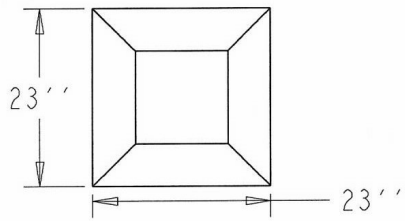

NATIONAL OUTDOOR FURNITURE, INC.
1210 W. Main Street #296 Riverhead, NY 11901
Toll-Free Phone: 1-888-663-4621
Phone: 631-369-9099 Fax: 631-207-8312
Email: nofinc@optonline.net
www.nationaloutdoorfurniture.com

NATIONAL OUTDOOR FURNITURE, INC.
144 Murdock Road #325 Pomfret Center, CT 06259
Toll-Free Phone: 1-888-516-8873
Phone: 1-860-974-9996 Fax: 516-706-1901
Email: nofinc@earthlink.net
www.nationaloutdoorfurniture.com