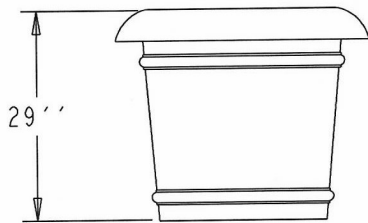

Californian Square Resin Planter

- 30 and 61 gallon capacity.
- 95% lighter than Concrete and Stone.
- Linear low density polyethylene resin.
- Modern look featuring the big, rolled lip.
- Lightweight, high durability.
- Low – No Maintenance.
- Graffiti Resistant.
- MADE IN THE U.S.A.

Item #: TC TCB

Resin Planter Colors

TC TCB-11

TC TCB-12

NATIONAL OUTDOOR FURNITURE, INC.
1210 W. Main Street #296 Riverhead, NY 11901
Toll-Free Phone: 1-888-663-4621
Phone: 631-369-9099 Fax: 631-207-8312
Email: nofinc@optonline.net
www.nationaloutdoorfurniture.com