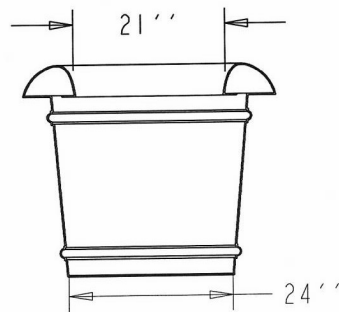

Californian Square Resin Planter

- 30 and 61 gallon capacity.
- 95% lighter than Concrete and Stone.
- Linear low density polyethylene resin.
- Modern look featuring the big, rolled lip.
- Lightweight, high durability.
- Low – No Maintenance.
- Graffiti Resistant.
- MADE IN THE U.S.A.

Item #: TC TCB

Resin Planter Colors

TC TCB-11

TC TCB-12

NATIONAL OUTDOOR FURNITURE, INC.
1210 W. Main Street #296 Riverhead, NY 11901
Toll-Free Phone: 1-888-663-4621
Phone: 631-369-9099 Fax: 631-207-8312
Email: nofinc@optonline.net
www.nationaloutdoorfurniture.com