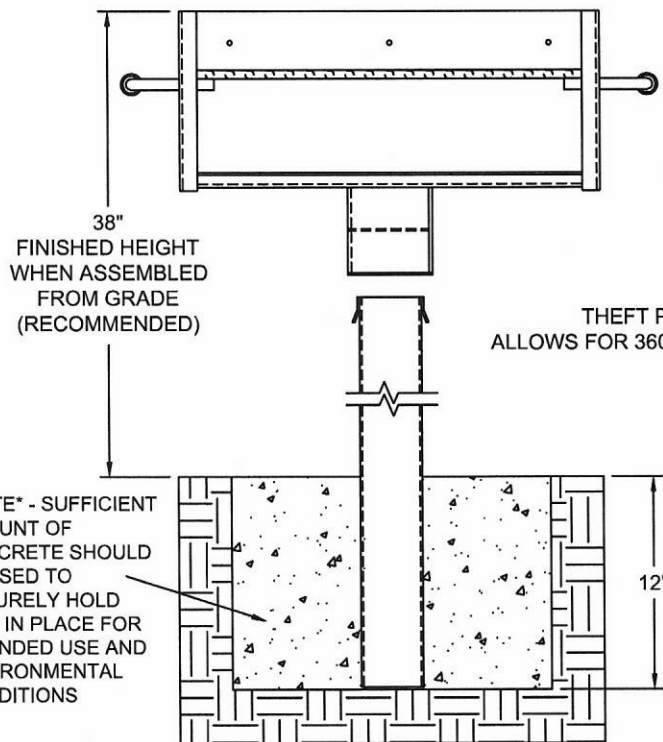

Large Park Grill, 334 Square Inch-Inground Mount.

- 90 Lbs.
- 334 Total square inch cooking surface.
- Firebox size: 23 3/4"L x 16"D x 10 1/8"H.
- Constructed of 3/16" thick steel (A1011) with an integral ash retention flange and drain holes.
- Grates constructed from 1/2" dia. A36 Steel bars located on 1-1/8" centers.
- The four position theft proof grate adjusts from 3 1/2" to 9" above the firebed.
- Grate handles are constructed from 5/8" dia. A36 steel bars equipped with stay cool spring grips suitable for public use.
- Grill is supported by a heavy duty 3 1/2" dia. pipe to be installed in concrete.
- A theft proof base allows the grill to attach to the pipe and to rotate a full 360 degrees.
- All joints are continuously welded.
- All exposed corners are chamfered for safety.
- Standard finish is a non-toxic black powder coat.
- Some assembly required.

Item #: JTA 11314

- Firebox is 23 3/4" long x 16" deep x 10 1/8" high constructed of 3/16" thick steel (A1011) with an integral ash retention flange and drain holes.
- Grate is constructed from 1/2" dia. A36 steel bars located on 1 1/8" centers. The four position theft proof grate adjusts from 3 1/2" to 9" above the firebed, and has a cooking area of 334 sq. inches.
- Grate handles are constructed from 5/8" dia. A36 steel bars equipped with stay cool spring grips suitable for public use.
- Grill is supported by a heavy duty 3 1/2" dia. pipe to be installed in concrete. A theft proof base allows the grill to attach to the pipe and to rotate a full 360°.
- All joints are continuously welded.
- All exposed corners are chamfered for safety.
- Standard finish is a non-toxic black powder coat.
- Approximate weight = 90 lbs.