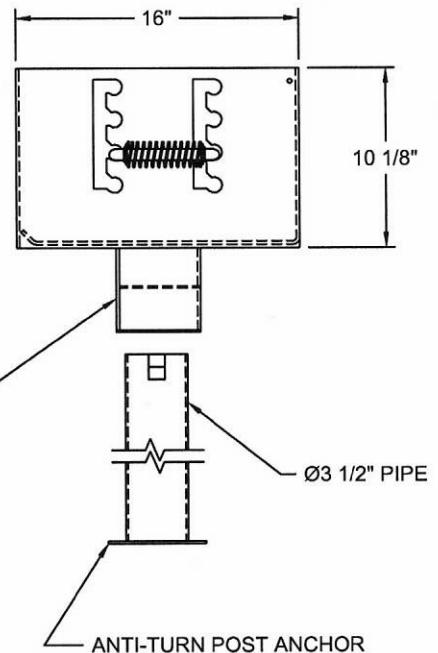

Large Park Grill, 334 Square Inch-Inground Mount.

- 90 Lbs.
- 334 Total square inch cooking surface.
- Firebox size: 23 3/4"L x 16"D x 10 1/8"H.
- Constructed of 3/16" thick steel (A1011) with an integral ash retention flange and drain holes.
- Grates constructed from 1/2" dia. A36 Steel bars located on 1-1/8" centers.
- The four position theft proof grate adjusts from 3 1/2" to 9" above the firebed.
- Grate handles are constructed from 5/8" dia. A36 steel bars equipped with stay cool spring grips suitable for public use.
- Grill is supported by a heavy duty 3 1/2" dia. pipe to be installed in concrete.
- A theft proof base allows the grill to attach to the pipe and to rotate a full 360 degrees.
- All joints are continuously welded.
- All exposed corners are chamfered for safety.
- Standard finish is a non-toxic black powder coat.
- Some assembly required.

Item #: JTA 11314

- Firebox is 23 3/4" long x 16" deep x 10 1/8" high constructed of 3/16" thick steel (A1011) with an integral ash retention flange and drain holes.
- Grate is constructed from 1/2" dia. A36 steel bars located on 1 1/8" centers. The four position theft proof grate adjusts from 3 1/2" to 9" above the firebed, and has a cooking area of 334 sq. inches.
- Grate handles are constructed from 5/8" dia. A36 steel bars equipped with stay cool spring grips suitable for public use.
- Grill is supported by a heavy duty 3 1/2" dia. pipe to be installed in concrete. A theft proof base allows the grill to attach to the pipe and to rotate a full 360°.
- All joints are continuously welded.
- All exposed corners are chamfered for safety.
- Standard finish is a non-toxic black powder coat.
- Approximate weight = 90 lbs.