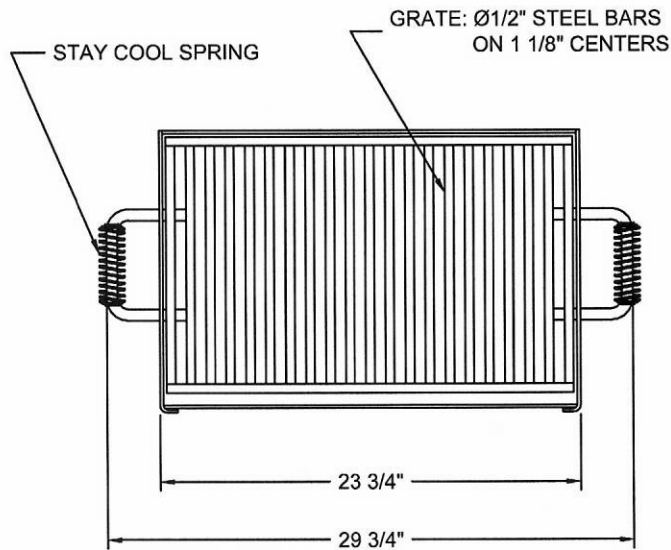

Large Park Grill, 334 Square Inch-Inground Mount.

- 90 Lbs.
- 334 Total square inch cooking surface.
- Firebox size: 23 3/4"L x 16"D x 10 1/8"H.
- Constructed of 3/16" thick steel (A1011) with an integral ash retention flange and drain holes.
- Grates constructed from 1/2" dia. A36 Steel bars located on 1-1/8" centers.
- The four position theft proof grate adjusts from 3 1/2" to 9" above the firebed.
- Grate handles are constructed from 5/8" dia. A36 steel bars equipped with stay cool spring grips suitable for public use.
- Grill is supported by a heavy duty 3 1/2" dia. pipe to be installed in concrete.
- A theft proof base allows the grill to attach to the pipe and to rotate a full 360 degrees.
- All joints are continuously welded.
- All exposed corners are chamfered for safety.
- Standard finish is a non-toxic black powder coat.
- Some assembly required.

Item #: JTA 11314

- Firebox is 23 3/4" long x 16" deep x 10 1/8" high constructed of 3/16" thick steel (A1011) with an integral ash retention flange and drain holes.
- Grate is constructed from 1/2" dia. A36 steel bars located on 1 1/8" centers. The four position theft proof grate adjusts from 3 1/2" to 9" above the firebed, and has a cooking area of 334 sq. inches.
- Grate handles are constructed from 5/8" dia. A36 steel bars equipped with stay cool spring grips suitable for public use.
- Grill is supported by a heavy duty 3 1/2" dia. pipe to be installed in concrete. A theft proof base allows the grill to attach to the pipe and to rotate a full 360°.
- All joints are continuously welded.
- All exposed corners are chamfered for safety.
- Standard finish is a non-toxic black powder coat.
- Approximate weight = 90 lbs.