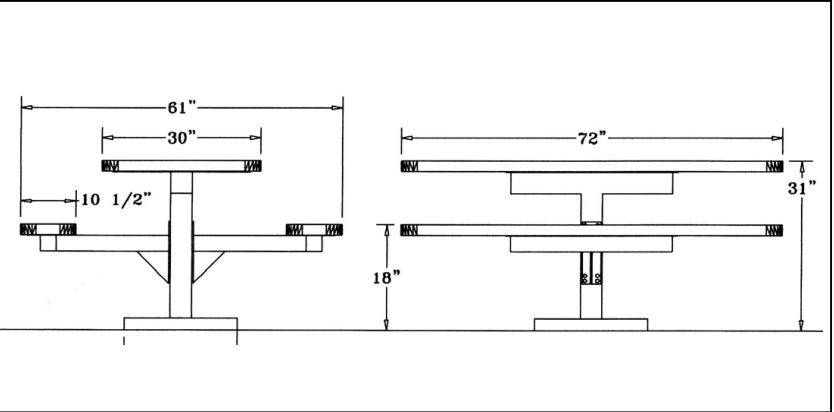

**6' Regal Style Surface Mount**

**8' Regal Style Surface Mount**

**Sleep Inhibitors**

**Textured Polyethylene Colors**

**Powder Coat Gloss Colors**

**6' Regal Pedestal Table with (2) Attached Seats, Rounded Corners - Surface Mount.**

- 296 lbs.
- Overall Dim: 72"L x 61"W x 31"Ht.
- Top and seats are made with polyethylene coated 3/4" #9 expanded metal inside a 2" x 2" x 1/8" angle iron frame.
- 4" square zinc coated, powder coated galvanized frame.
- Without umbrella hole.
- Some assembly required.

**Item #: WC RP6SM**

**8' Regal Pedestal Table with (2) Attached Seats, Rounded Corners Surface Mount**

- 400 Lbs.
- Overall Dim: 96"L x 61"W x 31"Ht.
- Top and seats are made with polyethylene coated 3/4" #9 expanded metal inside a 2" x 2" x 1/8" angle iron frame.
- 4" square zinc coated, powder coated galvanized frame.
- Without umbrella hole.
- Some assembly required.