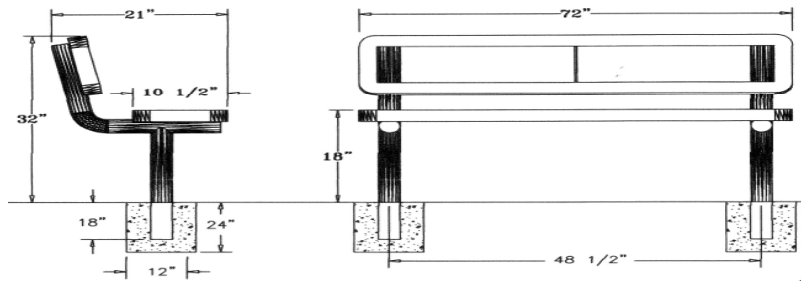

Regal Style

6 Ft. Regal Bench With Back, Rounded Corners - Inground Mount.

- 6' Dimensions: 72"L x 32"Ht. 113 Lbs.
- Top and seats are made with polyethylene coated 3/4" #9 expanded metal inside a 2" x 2" x 1/8" angle iron frame.
- 2 3/8" Zinc coated, powder coated galvanized legs.
- Some assembly required.

Item #: WC EB6WBIG

Regal Style

8 Ft. Regal Bench With Back, Rounded Corners - Inground Mount.

- 8' Dimensions: 96"L x 32"Ht. 170 Lbs.
- Top and seats are made with polyethylene coated 3/4" #9 expanded metal inside a 2" x 2" x 1/8" angle iron frame.
- 2 3/8" Zinc coated, powder coated galvanized legs.
- Some assembly required.