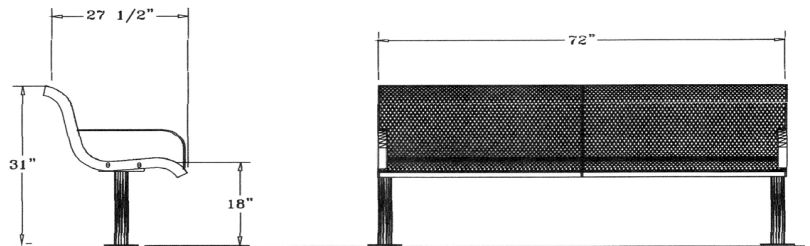

6 Ft. Wingline Bench with Back - Surface Mount.

- 89 Lbs.
- #9 3/4" Polyethylene coated expanded steel seat/back.
- 2 3/8" Zinc coated, powder coated galvanized legs.
- Shown with surface mounting covers - not included.
- Some assembly required.

Item #: WC WL6WBSM

Surface Mount
Cover Options