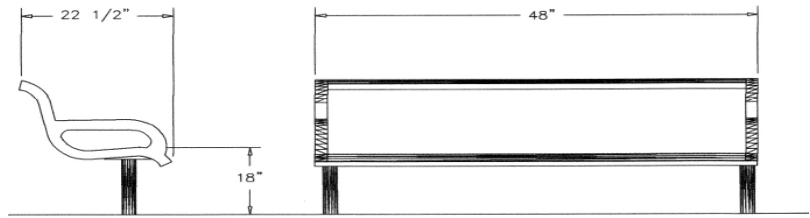

### 4 Ft. Wingline Bench with Back - Surface Mount.

- 74 Lbs.
- #9 3/4" Polyethylene coated expanded steel seat/back.
- 2 3/8" Zinc coated, powder coated galvanized legs.
- Shown with surface mounting covers - not included.
- Some assembly required.

### 6 Ft. Wingline Bench with Back - Surface Mount.

- 89 Lbs.
- #9 3/4" Polyethylene coated expanded steel seat/back.
- 2 3/8" Zinc coated, powder coated galvanized legs.
- Shown with surface mounting covers - not included.
- Some assembly required.