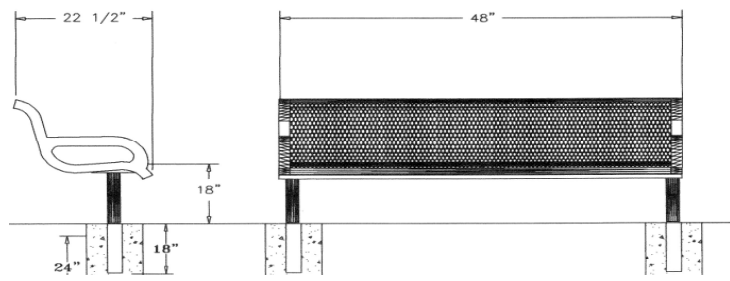

**Classic Wingline Style  
Inground Mount**

**4 Ft. Classic Wingline Bench with Back - Inground Mount.**

- 103 Lbs.
- Polyethylene coated ribbed steel seat/back.
- 2 3/8" Zinc coated, powder coated galvanized legs.
- Some assembly required.

Item #: WC WC4WBIG

**Classic Wingline Style  
Inground Mount**

**6 Ft. Classic Wingline Bench with Back - Inground Mount.**

- 146 Lbs.
- Polyethylene coated ribbed steel seat/back.
- 2 3/8" Zinc coated, powder coated galvanized legs.
- Some assembly required.