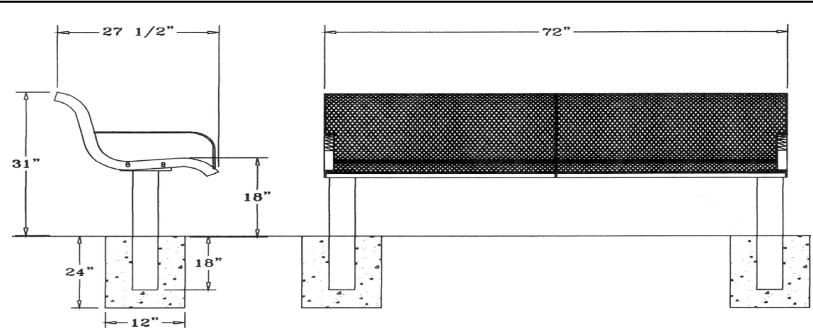

Textured Polyethylene Colors