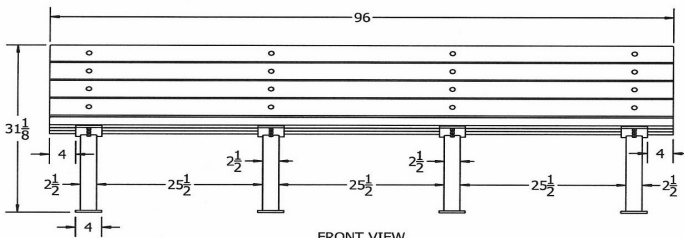

FRONT VIEW

NATIONAL OUTDOOR FURNITURE, INC.

1210 W. Main Street #296 Riverhead, NY 11901
Toll-Free Phone: 1-888-663-4621
Phone: 631-369-9099 Fax: 631-207-8312
Email: nofinc@optonline.net
www.nationaloutdoorfurniture.com

NATIONAL OUTDOOR FURNITURE, INC.

144 Murdock Road #325 Pomfret Center, CT 06259
Toll-Free Phone: 1-888-516-8873
Phone: 1-860-974-1551 Fax: 516-706-1901
Email: nofinc@earthlink.net
www.nationaloutdoorfurniture.com