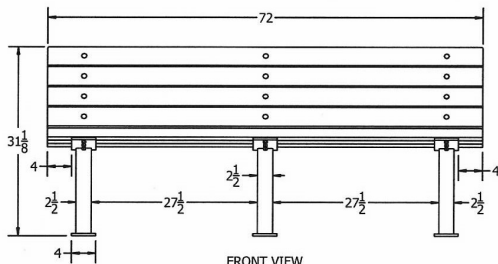

FRONT VIEW

NATIONAL OUTDOOR FURNITURE, INC.

1210 W. Main Street #296 Riverhead, NY 11901
Toll-Free Phone: 1-888-663-4621
Phone: 631-369-9099 Fax: 631-207-8312
Email: nofinc@optonline.net
www.nationaloutdoorfurniture.com

NATIONAL OUTDOOR FURNITURE, INC.

144 Murdock Road #325 Pomfret Center, CT 06259
Toll-Free Phone: 1-888-516-8873
Phone: 1-860-974-1551 Fax: 516-706-1901
Email: nofinc@earthlink.net
www.nationaloutdoorfurniture.com