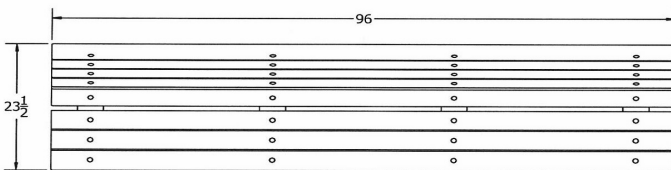

TOP VIEW

NATIONAL OUTDOOR FURNITURE, INC.

1210 W. Main Street #296 Riverhead, NY 11901
Toll-Free Phone: 1-888-663-4621
Phone: 631-369-9099 Fax: 631-207-8312
Email: nofinc@optonline.net
www.nationaloutdoorfurniture.com

NATIONAL OUTDOOR FURNITURE, INC.

144 Murdock Road #325 Pomfret Center, CT 06259
Toll-Free Phone: 1-888-516-8873
Phone: 1-860-974-1551 Fax: 516-706-1901
Email: nofinc@earthlink.net
www.nationaloutdoorfurniture.com