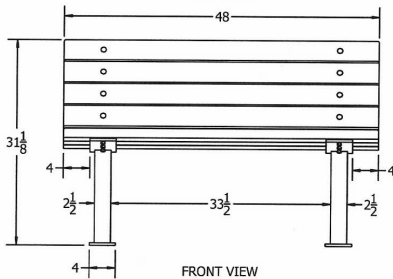

FRONT VIEW

NATIONAL OUTDOOR FURNITURE, INC.

1210 W. Main Street #296 Riverhead, NY 11901
Toll-Free Phone: 1-888-663-4621
Phone: 631-369-9099 Fax: 631-207-8312
Email: nofinc@optonline.net
www.nationaloutdoorfurniture.com

NATIONAL OUTDOOR FURNITURE, INC.

144 Murdock Road #325 Pomfret Center, CT 06259
Toll-Free Phone: 1-888-516-8873
Phone: 1-860-974-1551 Fax: 516-706-1901
Email: nofinc@earthlink.net
www.nationaloutdoorfurniture.com