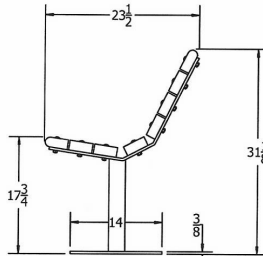

SIDE VIEW

NATIONAL OUTDOOR FURNITURE, INC.

1210 W. Main Street #296 Riverhead, NY 11901
Toll-Free Phone: 1-888-663-4621
Phone: 631-369-9099 Fax: 631-207-8312
Email: nofinc@optonline.net
www.nationaloutdoorfurniture.com

NATIONAL OUTDOOR FURNITURE, INC.

144 Murdock Road #325 Pomfret Center, CT 06259
Toll-Free Phone: 1-888-516-8873
Phone: 1-860-974-1551 Fax: 516-706-1901
Email: nofinc@earthlink.net
www.nationaloutdoorfurniture.com