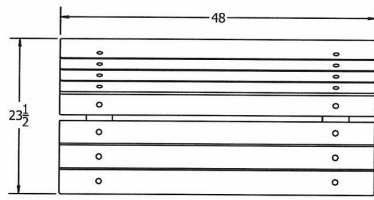

N.O.F. / Inc.

4' Contour Recycled Plastic Bench - Surface Mount.

- Also available in 6' and 8' lengths. Shown as 6 ft. size.
- 110 lbs.
- Dim: 48"W x 11"D x 31 7/8"Ht.
- Made with eight 2" x 4" recycled plastic slats and two black recycled plastic bases.
- All holes are predrilled and countersunk for plastic lumber.
- Includes a UV protectant.
- Maintenance free.
- Available in green, cedar and green with black base.
- Some assembly required.

Item# JP PB4BFCONSM

Model Number	Weight	Dimensions
JP PB4BFCONSM	110 Lbs.	48"W x 11"D x 31 7/8" Ht.- 2 Bases
JP PB6BFCONSM	160 Lbs.	72"W x 11"D x 31 7/8" Ht.- 3 Bases
JP PB8BFCONSM	210 Lbs.	96"W x 11"D x 31 7/8" Ht.- 4 Bases

Resinwood Slat Colors

Cedar

Brown

Gray

TOP VIEW

3D ISOMETRIC VIEW

FRONT VIEW

SIDE VIEW