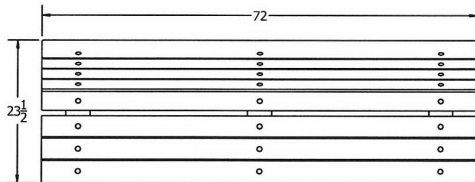

N.O.F. / Inc.

4' Contour Recycled Plastic Bench - Surface Mount.

- Also available in 6' and 8' lengths. Shown as 6 ft. size.
- 110 lbs.
- Dim: 48"W x 11"D x 31 7/8"Ht.
- Made with eight 2" x 4" recycled plastic slats and two black recycled plastic bases.
- All holes are predrilled and countersunk for plastic lumber.
- Includes a UV protectant.
- Maintenance free.
- Available in green, cedar and green with black base.
- Some assembly required.

Item# JP PB4BFCONSM

Model Number	Weight	Dimensions
JP PB4BFCONSM	110 Lbs.	48"W x 11"D x 31 7/8" Ht.- 2 Bases
JP PB6BFCONSM	160 Lbs.	72"W x 11"D x 31 7/8" Ht.- 3 Bases
JP PB8BFCONSM	210 Lbs.	96"W x 11"D x 31 7/8" Ht.- 4 Bases

Resinwood Slat Colors

Cedar

Brown

Gray

TOP VIEW

3D ISOMETRIC VIEW

FRONT VIEW

SIDE VIEW