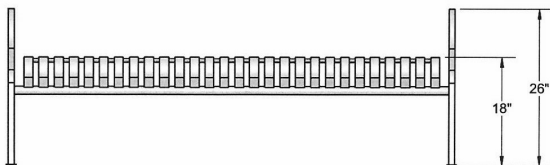

NATIONAL OUTDOOR FURNITURE, INC.

P.O. Box 296 Riverhead, NY 11901
Toll-Free Phone: 1-888-663-4621
Phone: 631-369-9099 Fax: 631-207-8312
Email: nofinc@optonline.net
www.outdoorchaise.com

NATIONAL OUTDOOR FURNITURE, INC.

P.O. Box 325 Pomfret Center, Ct 06259
Toll-Free Phone: 1-888-516-8873
Phone: 1-860-974-9996 Fax: 516-706-1901
Email: nofinc@earthlink.net
www.outdoorchaise.com