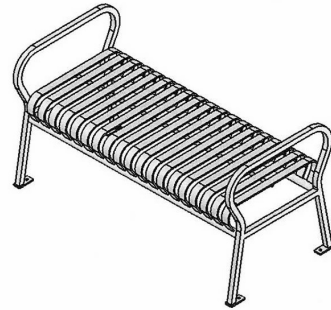

**4 Ft. Hamilton Backless Bench, With Arms - Portable.**

- 108 Lbs.
- With or without arms.
- Overall Dimensions: 50”L x 24”W x 26”H..
- Fully welded 1” x 1” square solid steel frame..
- High quality powder coated finish.
- Vertical or horizontal slats.
- Available in 4 ft. and 6 ft. lengths with optional center arm.
- Can be surface mounted.
- Ships fully assembled.

**Item #:** US 92-S4

Model Number	Description
US 92-S4	4’ Benchless Back, With Arms – Vertical Slat. 108 Lbs.
US 92-S6	6’ Benchless Back, With Arms – Vertical Slat. 158 Lbs.
US 92-HS4	4’ Benchless Back, No Arms – Horizontal Slat. 104 Lbs.
US 92-HS6	6’ Benchless Back, No Arms – Horizontal Slat. 154 Lbs.

**NEW** CHAMPAGNE

WHITE

**NATIONAL OUTDOOR FURNITURE, INC.**

P.O. Box 296 Riverhead, NY 11901  
Toll-Free Phone: 1-888-663-4621  
Phone: 631-369-9099 Fax: 631-207-8312  
Email: [nofinc@optonline.net](mailto:nofinc@optonline.net)  
[www.outdoorchaise.com](http://www.outdoorchaise.com)