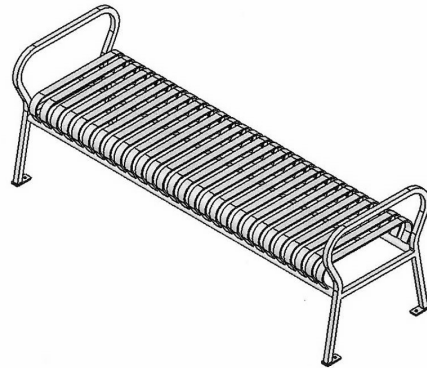

**4 Ft. Hamilton Backless Bench, With Arms - Portable.**

- 108 Lbs.
- With or without arms.
- Overall Dimensions: 50”L x 24”W x 26”H..
- Fully welded 1” x 1” square solid steel frame..
- High quality powder coated finish.
- Vertical or horizontal slats.
- Available in 4 ft. and 6 ft. lengths with optional center arm.
- Can be surface mounted.
- Ships fully assembled.

**Item #:** US 92-S4

Model Number	Description
US 92-S4	4’ Benchless Back, With Arms – Vertical Slat. 108 Lbs.
US 92-S6	6’ Benchless Back, With Arms – Vertical Slat. 158 Lbs.
US 92-HS4	4’ Benchless Back, No Arms – Horizontal Slat. 104 Lbs.
US 92-HS6	6’ Benchless Back, No Arms – Horizontal Slat. 154 Lbs.

**NEW** CHAMPAGNE

WHITE

**NATIONAL OUTDOOR FURNITURE, INC.**

P.O. Box 296 Riverhead, NY 11901  
Toll-Free Phone: 1-888-663-4621  
Phone: 631-369-9099 Fax: 631-207-8312  
Email: [nofinc@optonline.net](mailto:nofinc@optonline.net)  
[www.outdoorchaise.com](http://www.outdoorchaise.com)