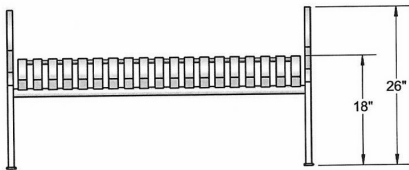

NATIONAL OUTDOOR FURNITURE, INC.

P.O. Box 296 Riverhead, NY 11901
Toll-Free Phone: 1-888-663-4621
Phone: 631-369-9099 Fax: 631-207-8312
Email: nofinc@optonline.net
www.outdoorchaise.com

NATIONAL OUTDOOR FURNITURE, INC.

P.O. Box 325 Pomfret Center, Ct 06259
Toll-Free Phone: 1-888-516-8873
Phone: 1-860-974-9996 Fax: 516-706-1901
Email: nofinc@earthlink.net
www.outdoorchaise.com