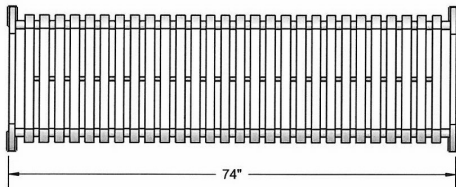

NATIONAL OUTDOOR FURNITURE, INC.

P.O. Box 296 Riverhead, NY 11901
Toll-Free Phone: 1-888-663-4621
Phone: 631-369-9099 Fax: 631-207-8312
Email: nofinc@optonline.net
www.outdoorchaise.com

NATIONAL OUTDOOR FURNITURE, INC.

P.O. Box 325 Pomfret Center, Ct 06259
Toll-Free Phone: 1-888-516-8873
Phone: 1-860-974-9996 Fax: 516-706-1901
Email: nofinc@earthlink.net
www.outdoorchaise.com