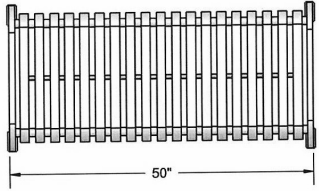

**4 Ft. Hamilton Backless Bench, With Arms - Portable.**

- 108 Lbs.
- With or without arms.
- Overall Dimensions: 50”L x 24”W x 26”H..
- Fully welded 1” x 1” square solid steel frame..
- High quality powder coated finish.
- Vertical or horizontal slats.
- Available in 4 ft. and 6 ft. lengths with optional center arm.
- Can be surface mounted.
- Ships fully assembled.

**Item #:** US 92-S4

Model Number	Description
US 92-S4	4’ Benchless Back, With Arms – Vertical Slat. 108 Lbs.
US 92-S6	6’ Benchless Back, With Arms – Vertical Slat. 158 Lbs.
US 92-HS4	4’ Benchless Back, No Arms – Horizontal Slat. 104 Lbs.
US 92-HS6	6’ Benchless Back, No Arms – Horizontal Slat. 154 Lbs.

**NEW** CHAMPAGNE

WHITE

**NATIONAL OUTDOOR FURNITURE, INC.**

P.O. Box 296 Riverhead, NY 11901  
Toll-Free Phone: 1-888-663-4621  
Phone: 631-369-9099 Fax: 631-207-8312  
Email: [nofinc@optonline.net](mailto:nofinc@optonline.net)  
[www.outdoorchaise.com](http://www.outdoorchaise.com)