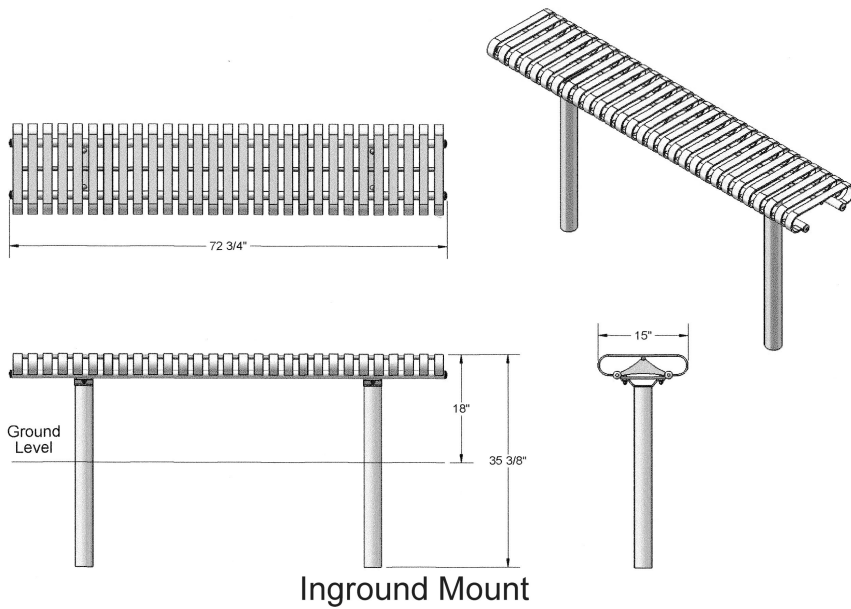

N.O.F. / Inc.

6 Ft. Kensington Backless Bench - Inground and Surface Mount.

- 140 Lbs.
- Dimensions: 72-3/4"L x 24-1/4"D x 18-1/8"H.
- Slats are 1-1/2" x 1/4" flat steel strips precision formed.
- Seat attachment plates are made of 3" x 3/8" flat steel.
- Reinforced with 1-5/16" steel tube and 5/8" steel rod.
- Electrically MIG welded.
- Coated with zinc rich epoxy primer and top coated with electrostatic powdercoat, oven cured.
- Available in surface and inground mount.
- Ships fully assembled.

Item #: US 44

US 44S-S6	6 Ft. Kensington Backless Bench, 140 Lbs. – Inground Mount.
US 44SM-S6	6 Ft. Kensington Backless Bench, 140 Lbs. – Surface Mount.

Standard Powder Coat Colors

BURGUNDY

RED

ORANGE

YELLOW

BLACK

MATTE BLACK

DARK GREY

NEW CHAMPAGNE

WHITE

NATIONAL OUTDOOR FURNITURE, INC.
 1210 W. Main Street #296 Riverhead, NY 11901
 Toll-Free Phone: 1-888-663-4621
 Phone: 631-369-9099 Fax: 631-207-8312
 Email: nofinc@optonline.net
www.nationaloutdoorfurniture.com