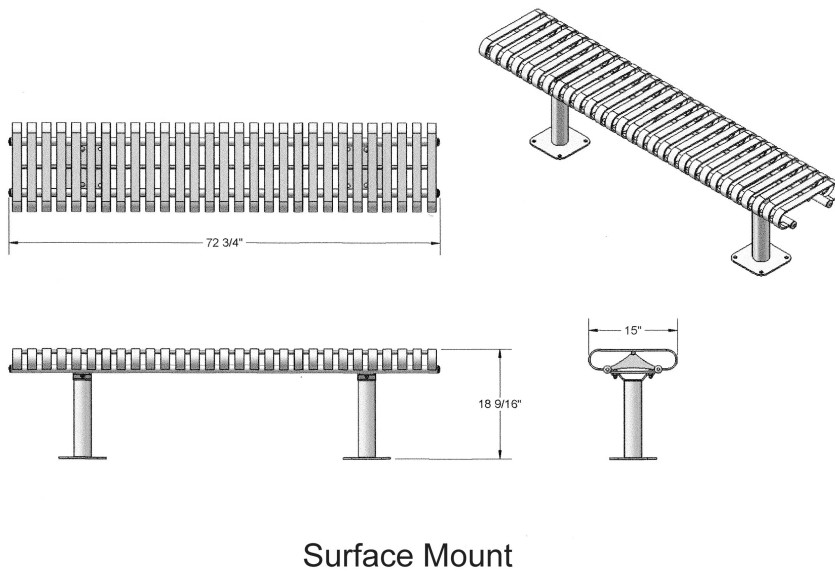

N.O.F. / Inc.

6 Ft. Kensington Backless Bench - Inground and Surface Mount.

- 140 Lbs.
- Dimensions: 72-3/4"L x 24-1/4"D x 18-1/8"H.
- Slats are 1-1/2" x 1/4" flat steel strips precision formed.
- Seat attachment plates are made of 3" x 3/8" flat steel.
- Reinforced with 1-5/16" steel tube and 5/8" steel rod.
- Electrically MIG welded.
- Coated with zinc rich epoxy primer and top coated with electrostatic powdercoat, oven cured.
- Available in surface and inground mount.
- Ships fully assembled.

Item #: US 44

US 44S-S6	6 Ft. Kensington Backless Bench, 140 Lbs. – Inground Mount.
US 44SM-S6	6 Ft. Kensington Backless Bench, 140 Lbs. – Surface Mount.

Standard Powder Coat Colors

BURGUNDY

RED

ORANGE

YELLOW

BLACK

MATTE BLACK

DARK GREY

NEW CHAMPAGNE

WHITE

NATIONAL OUTDOOR FURNITURE, INC.
 1210 W. Main Street #296 Riverhead, NY 11901
 Toll-Free Phone: 1-888-663-4621
 Phone: 631-369-9099 Fax: 631-207-8312
 Email: nofinc@optonline.net
www.nationaloutdoorfurniture.com