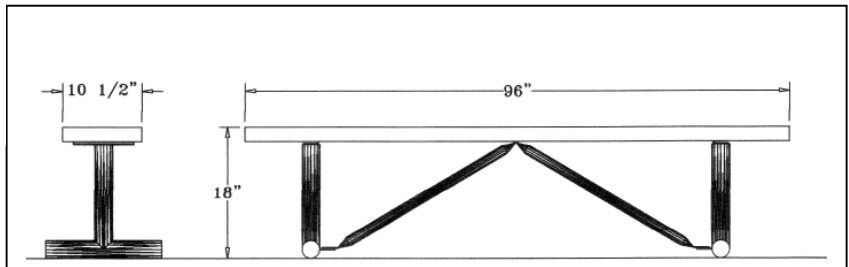

Portable Table Mounting Options

UltraLeisure Thermoplastic Colors

Red

Green

Blue

Black

NATIONAL OUTDOOR FURNITURE, INC.

1210 W. Main Street #296 Riverhead, NY 11901

Toll-Free Phone: 1-888-663-4621

Phone: 631-369-9099 Fax: 631-207-8312

Email: nofinc@optonline.net

www.nationaloutdoorfurniture.com

NATIONAL OUTDOOR FURNITURE, INC.

144 Murdock Road #325 Pomfret Center, CT 06259

Toll-Free Phone: 1-888-516-8873

Phone: 1-860-974-1551 Fax: 516-706-1901

Email: nofinc@earthlink.net

www.nationaloutdoorfurniture.com