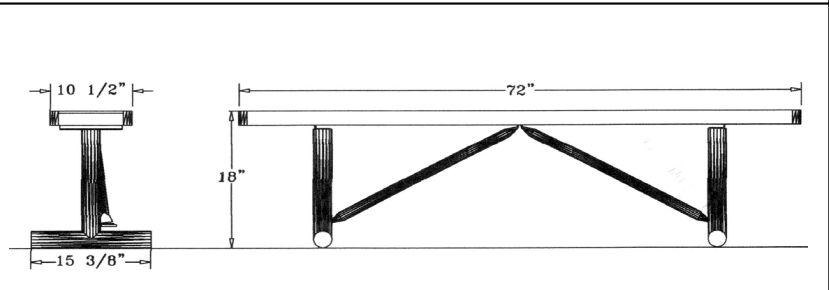

**UltraLeisure Style
Portable**

6' UltraLeisure Bench, No Back, Rounded Corners – Portable.

- 6' Dimensions: 72"L x 18"Ht. 38 Lbs.
- Seat is made with polyethylene 3/4" #9 expanded steel inside a 2" x 3/4" x 1/8" angle iron frame.
- (2) 2 3/8" O.D. Black zinc coated, powder coated galvanized steel legs.
- 10 1/2" Deep seat.
- Some assembly required.

Item #: WC ULB6P

**UltraLeisure Style
Portable**

8' UltraLeisure Bench, No Back, Rounded Corners – Portable.

- 8' Dimensions: 96"L x 18"Ht. 76 Lbs.
- Seat is made with polyethylene 3/4" #9 expanded steel inside a 2" x 3/4" x 1/8" angle iron frame.
- (2) 2 3/8" O.D. Black zinc coated, powder coated galvanized steel legs.
- 10 1/2" Deep seat.
- Some assembly required.