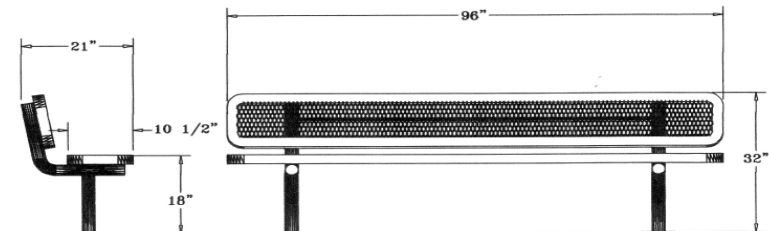

UltraLeisure Thermoplastic Colors

Red

Green

Blue

Black

NATIONAL OUTDOOR FURNITURE, INC.

1210 W. Main Street #296 Riverhead, NY 11901
Toll-Free Phone: 1-888-663-4621
Phone: 631-369-9099 Fax: 631-207-8312
Email: nofinc@optonline.net
www.nationaloutdoorfurniture.com

NATIONAL OUTDOOR FURNITURE, INC.

144 Murdock Road #325 Pomfret Center, CT 06259
Toll-Free Phone: 1-888-516-8873
Phone: 1-860-974-1551 Fax: 516-706-1901
Email: nofinc@earthlink.net
www.nationaloutdoorfurniture.com