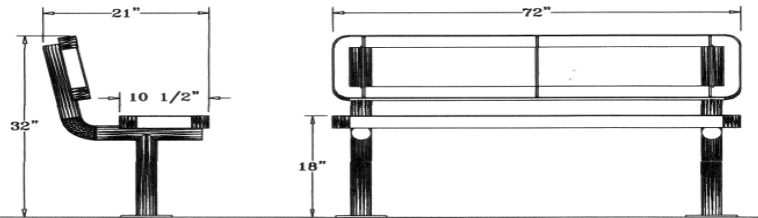

UltraLeisure Style
Surface Mount

UltraLeisure Style
Surface Mount

Surface Mount
Cover Options

6' UltraLeisure Bench, With Back, Rounded Corners – Surface Mount.

- 6' Dimensions: 72"L x 32"Ht. 108 Lbs.
- Seat and back is made with polyethylene $\frac{3}{4}$ " #9 expanded coated steel inside a 2" x $\frac{3}{4}$ " x $\frac{1}{8}$ " angle iron frame.
- (2) 2 $\frac{3}{8}$ " O.D. Black zinc coated, powder coated galvanized steel legs.
- 10 $\frac{1}{2}$ " Deep seat.
- Some assembly required.

Item #: WC ULB6WBSM

8' UltraLeisure Bench, With Back, Rounded Corners – Surface Mount.

- 8' Dimensions: 96"L x 32"Ht. 165 Lbs.
- Seat and back is made with polyethylene $\frac{3}{4}$ " #9 expanded coated steel inside a 2" x $\frac{3}{4}$ " x $\frac{1}{8}$ " angle iron frame.
- (2) 2 $\frac{3}{8}$ " O.D. Black zinc coated, powder coated galvanized steel legs.
- 10 $\frac{1}{2}$ " Deep seat.
- Some assembly required.