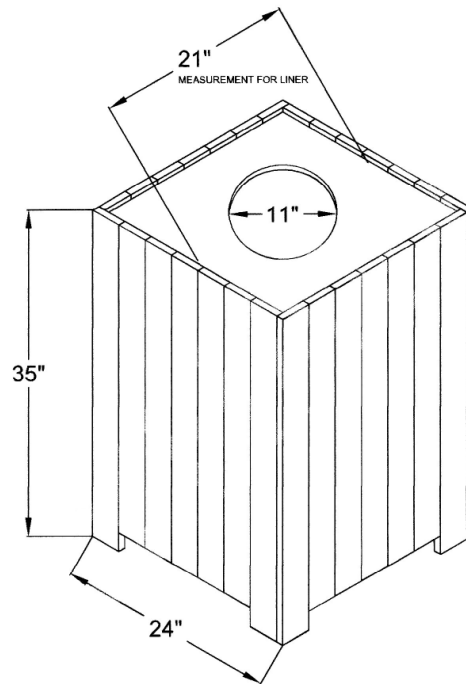

20 and 32 Gallon Square Recycled Plastic Trash Receptacle.

- 75 lbs.
- Made with twentyeight 1" x 4" recycled plastic slats.
- Stands on four legs.
- Includes a UV protectant.
- Dome top and rain bonnet sold separately. No liner.
- Available in brown, cedar and gray with black lid.
- Some assembly required.
- Flat top lid included.

Item #: JP PB32S

JP PB20S	20 Gallon Trash Receptacle
JP PB32S	32 Gallon Trash Receptacle

Resinwood Slat Colors

Cedar

Brown

Gray

Lid Options

- MADE WITH TWENTY-EIGHT 1"X 4" RECYCLED PLASTIC SLATS.
- RECYCLED PLASTIC STRUCTURE
- LINER NOT INCLUDED
- UNIT WEIGHT APPROX. 90 LBS.